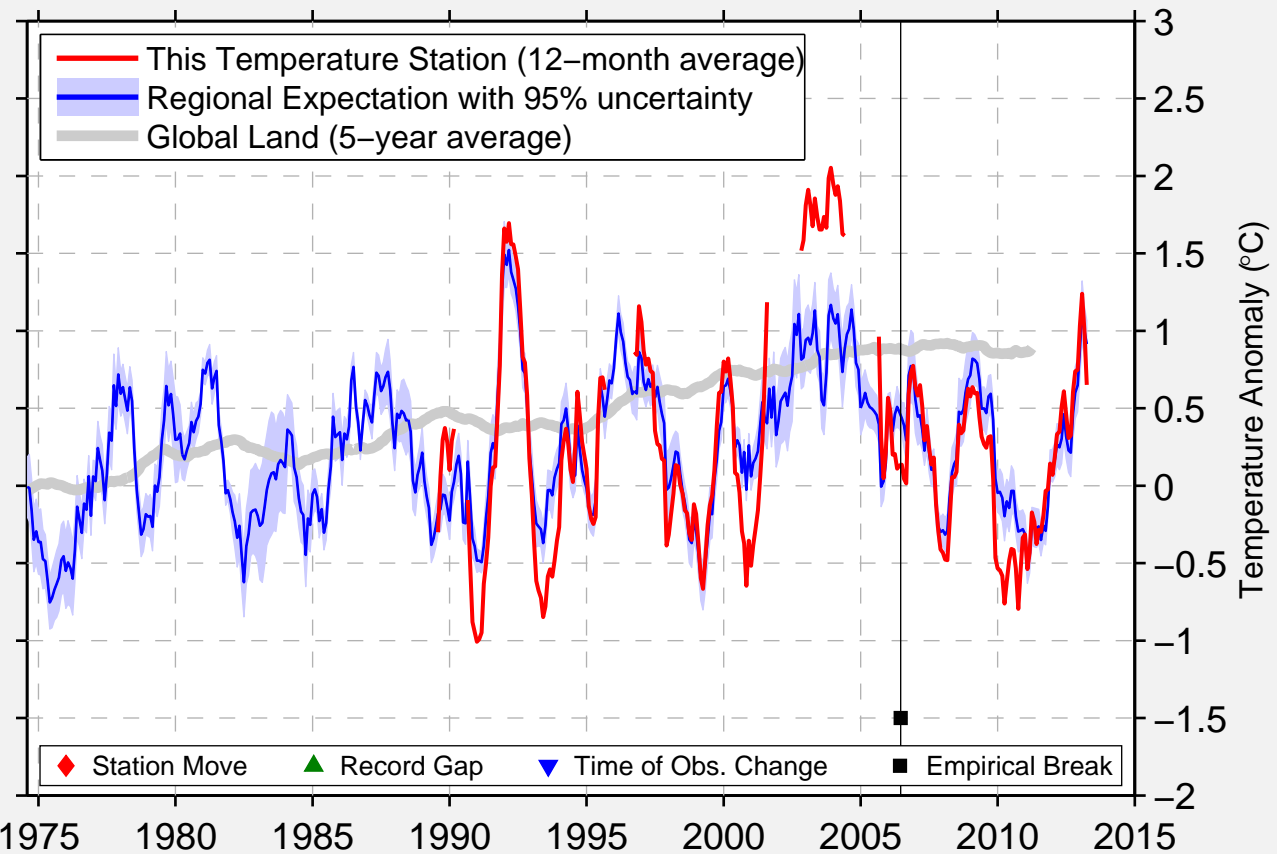

# CALLAHAN CALIFORNIA

41.307 N, 122.796 W (United States)

- This Temperature Station (12-month average)
- Regional Expectation with 95% uncertainty
- Global Land (5-year average)

- ◆ Station Move
- ▲ Record Gap
- ▼ Time of Obs. Change
- Empirical Break

Data Quality Controlled and Aligned at Breakpoints

Berkeley Earth