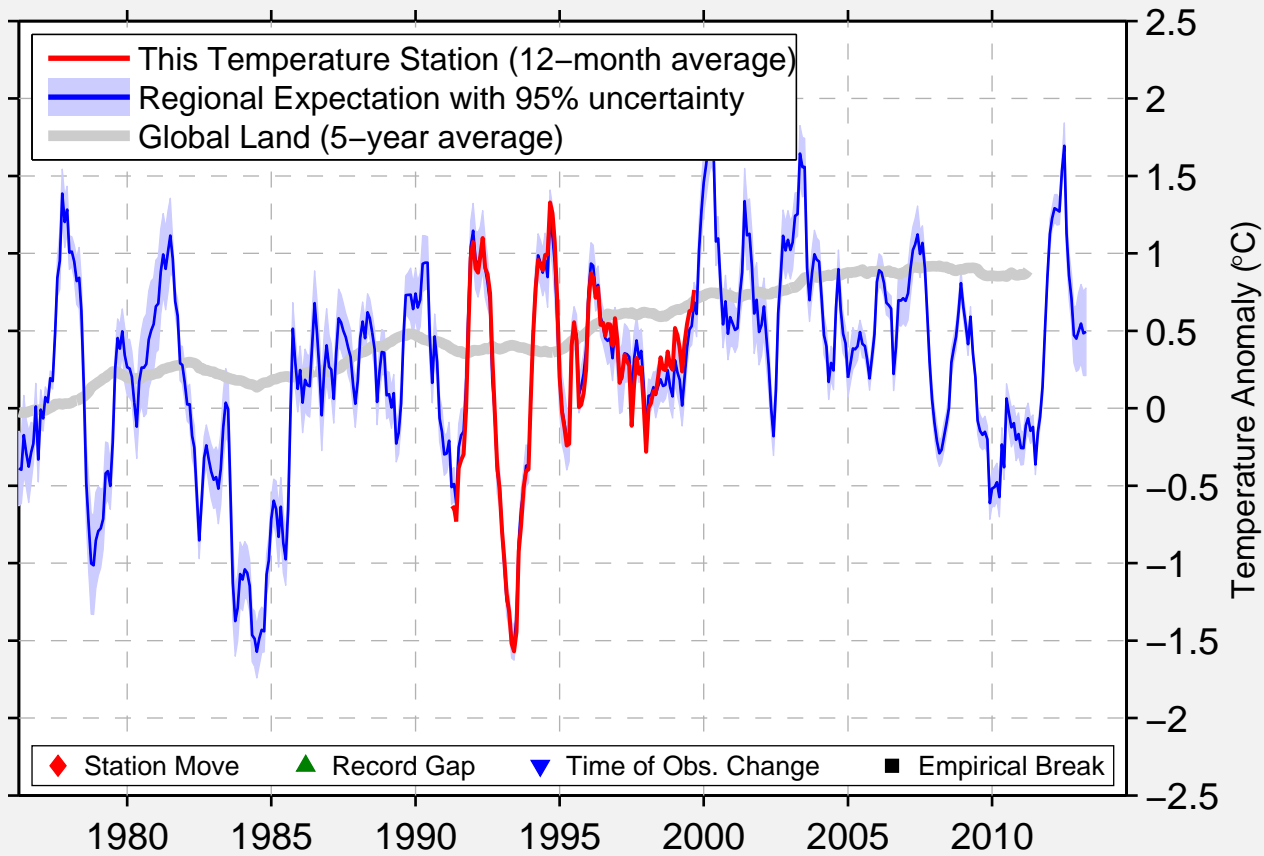

MUSKRAT SPRINGS – DELLE 10SSE

40.634 N, 112.684 W (United States)

Data Quality Controlled and Aligned at Breakpoints

Berkeley Earth