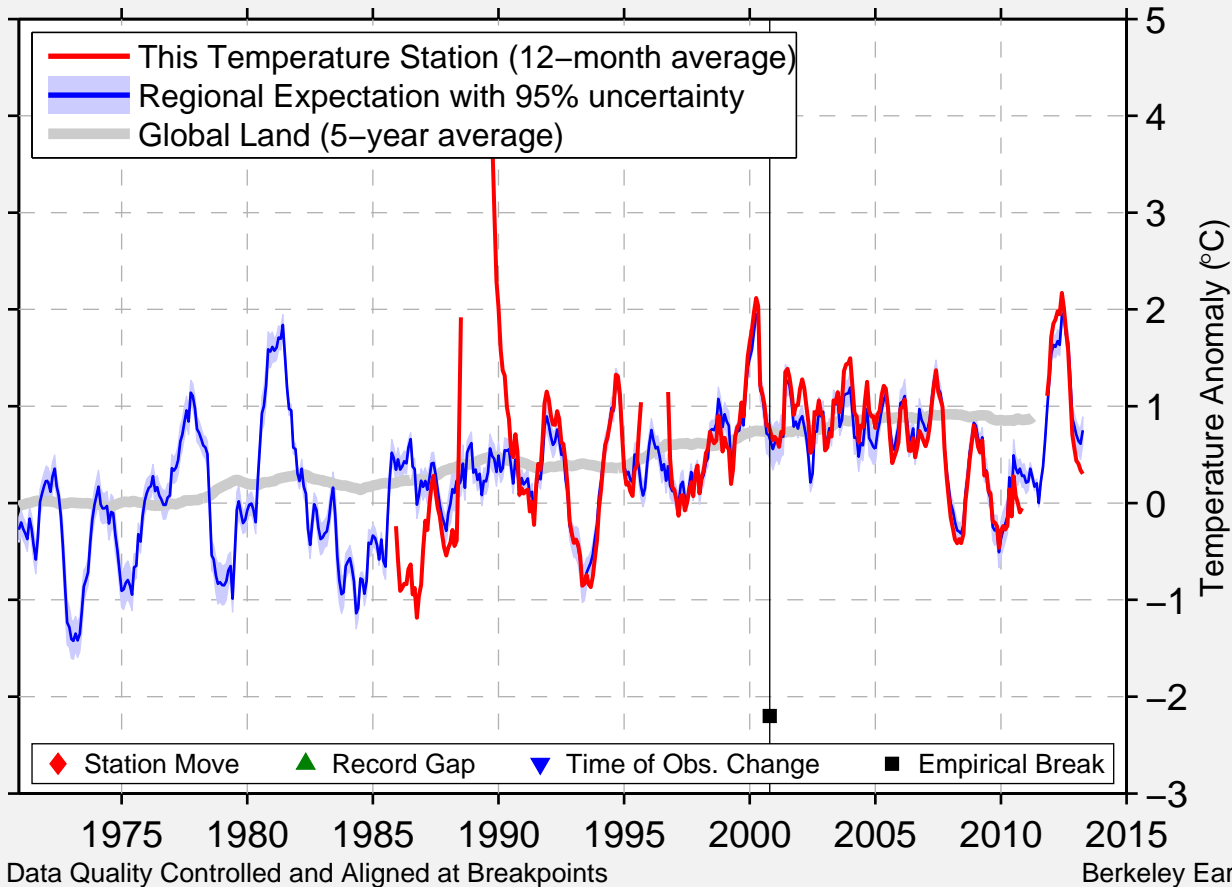

DRY LAKE COLORADO

40.535 N, 106.781 W (United States)

Data Quality Controlled and Aligned at Breakpoints

Berkeley Earth