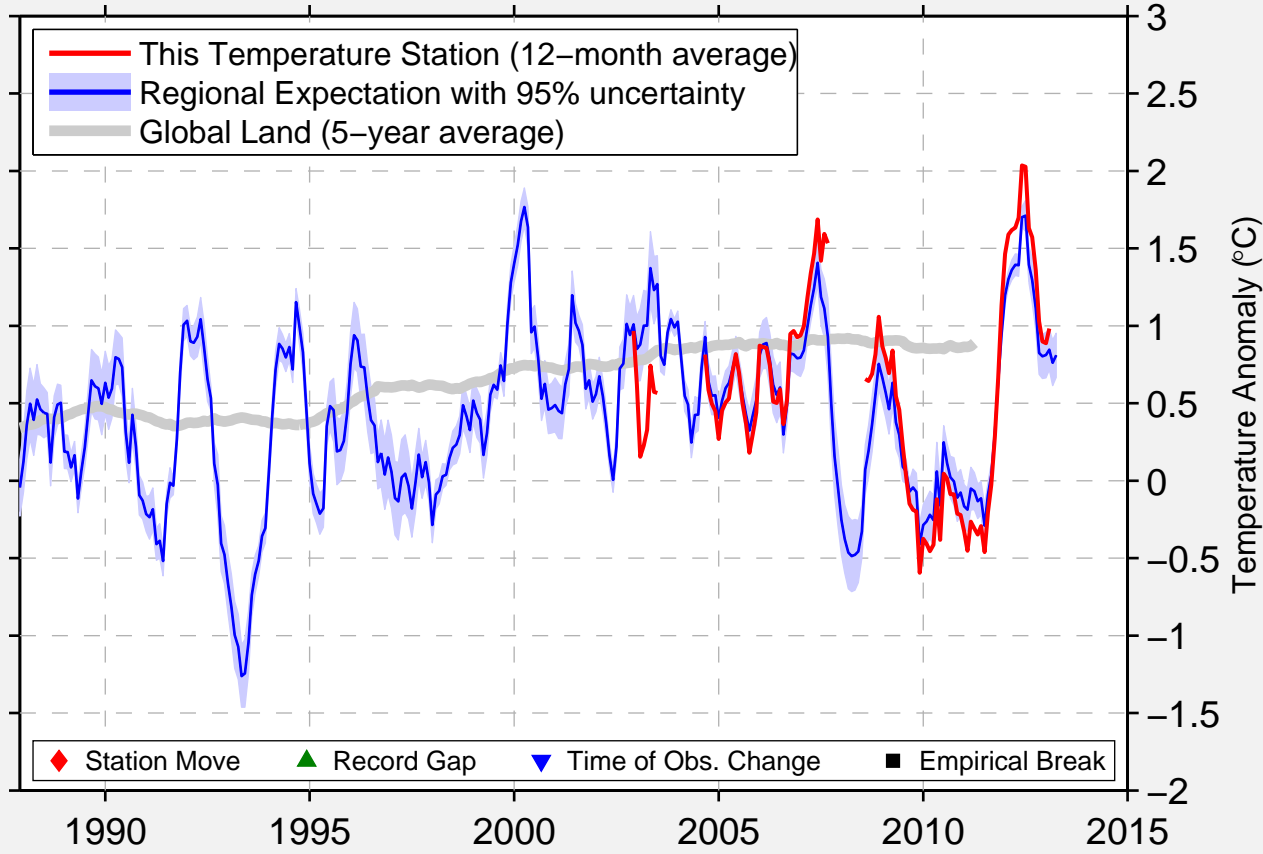

# BLACKTAIL UTAH

40.269 N, 110.562 W (United States)

◆ Station Move    ▲ Record Gap    ▼ Time of Obs. Change    ■ Empirical Break

Data Quality Controlled and Aligned at Breakpoints

Berkeley Earth