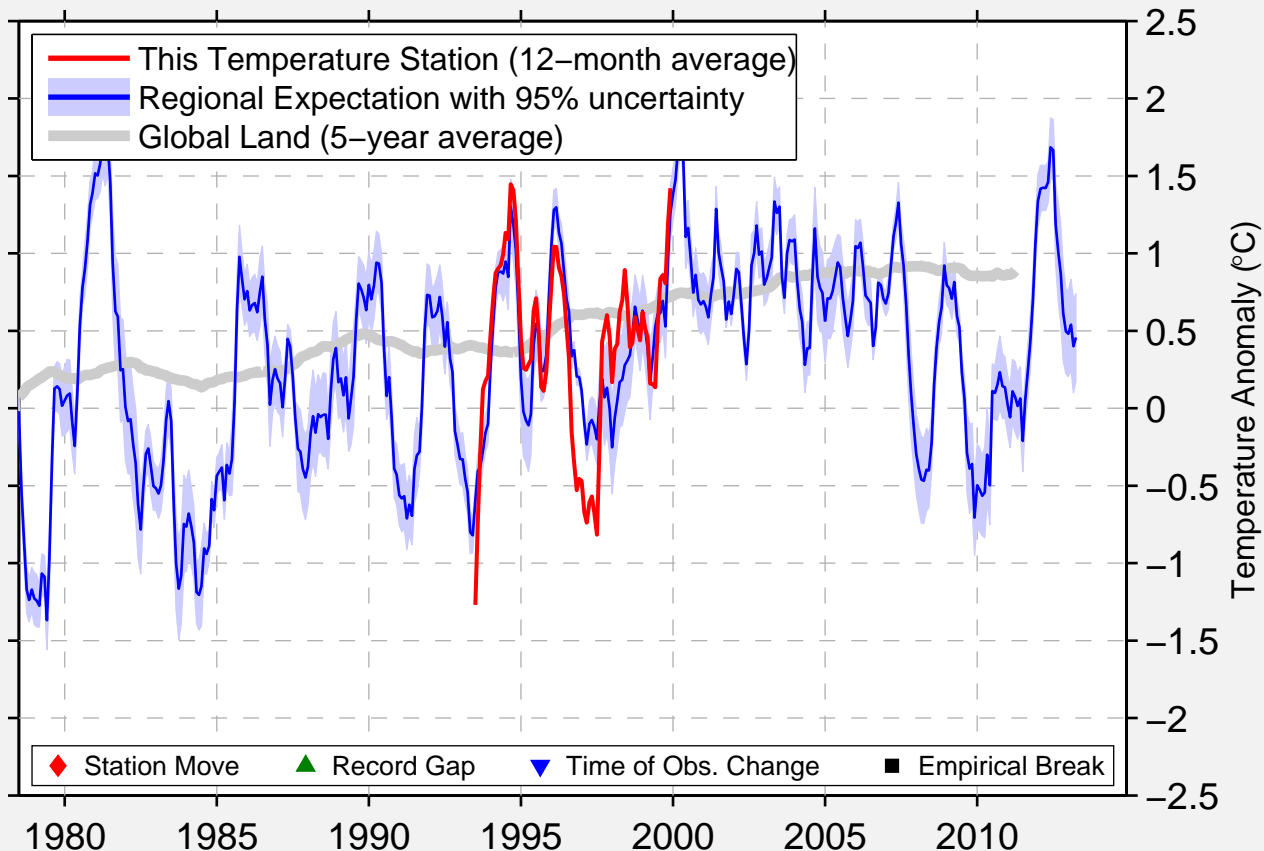

# PARIETTE DRAW

40.069 N, 109.857 W (United States)

Data Quality Controlled and Aligned at Breakpoints

Berkeley Earth