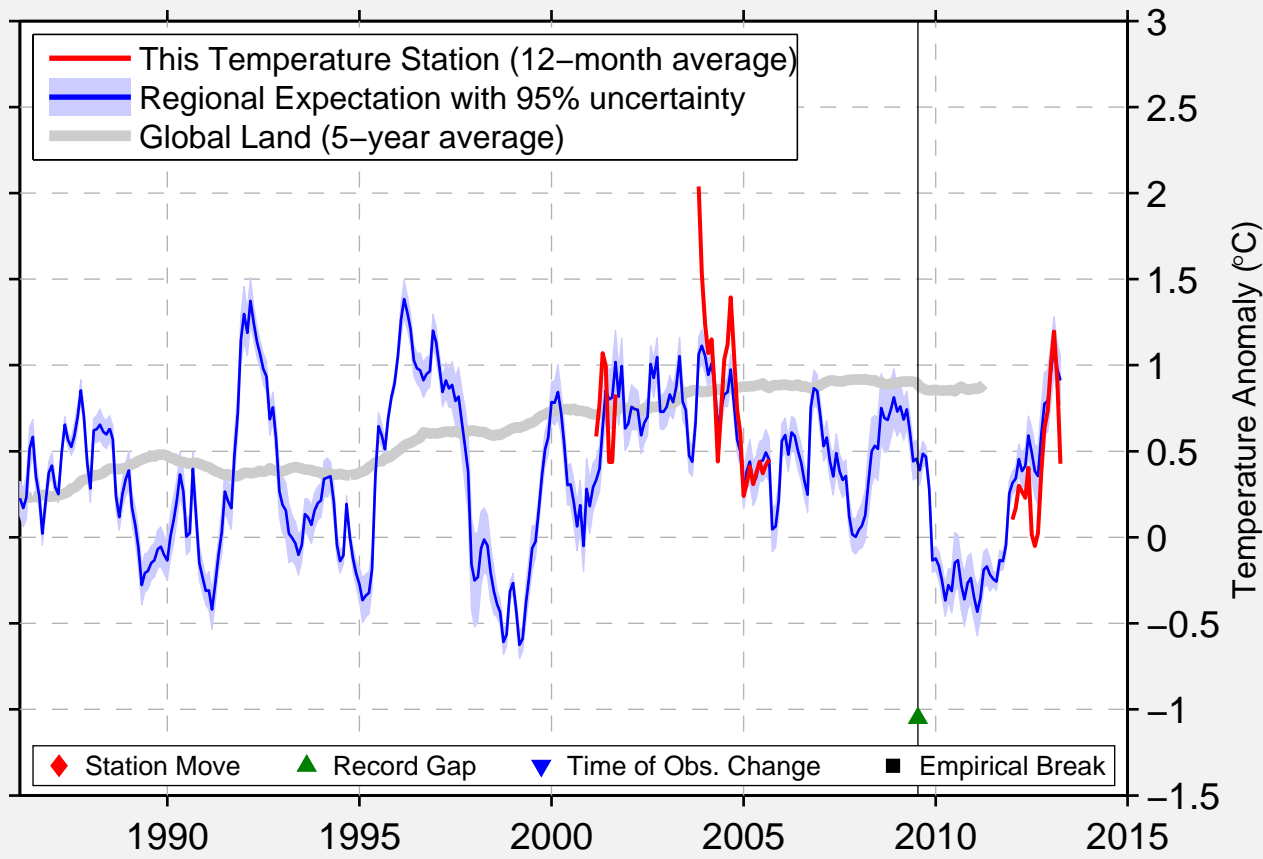

# MENDOCINO PASS CALIFORNIA

39.807 N, 122.945 W (United States)

Data Quality Controlled and Aligned at Breakpoints

Berkeley Earth