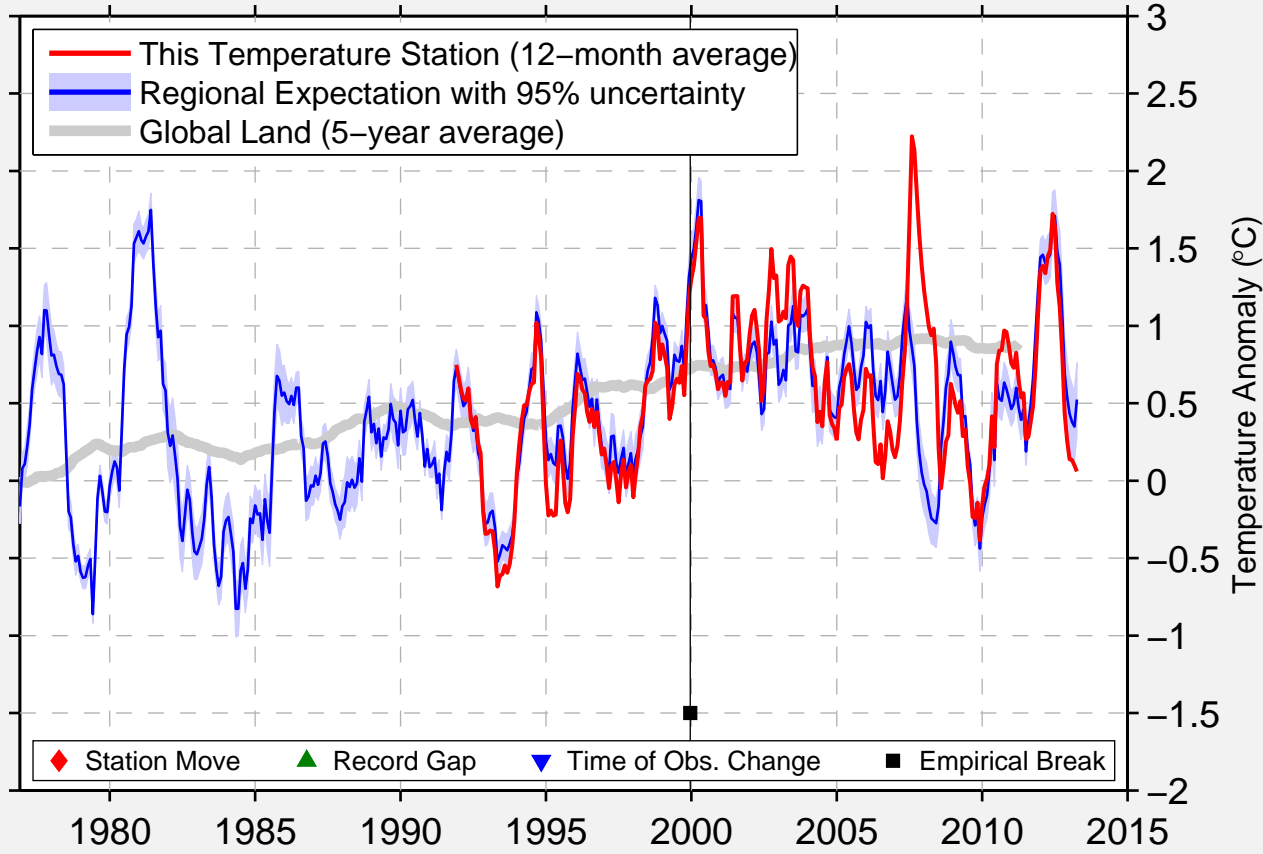

GYP SUM COLORADO

39.695 N, 106.973 W (United States)

Data Quality Controlled and Aligned at Breakpoints

Berkeley Earth