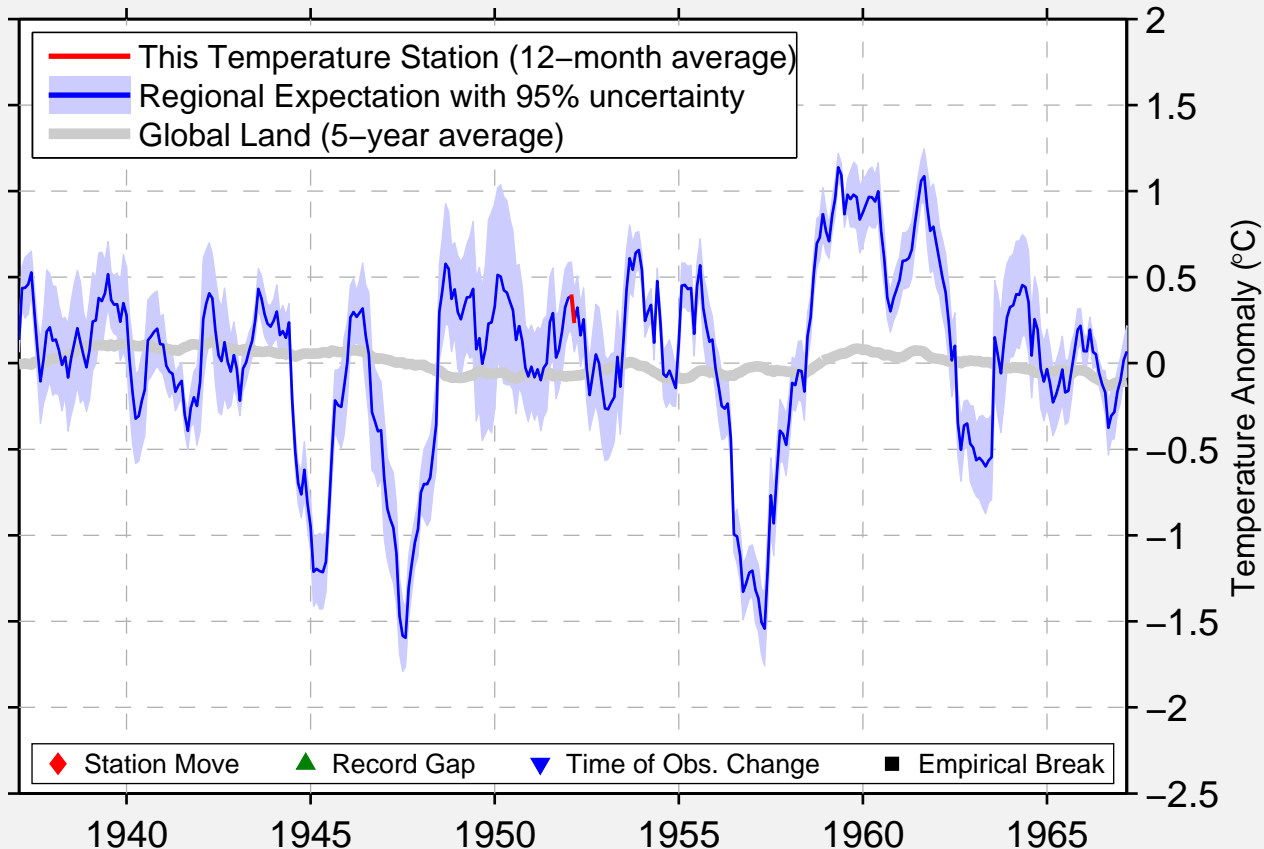

SOKCHORI KOREA

38.433 N, 127.300 E (Korea, South)

Data Quality Controlled and Aligned at Breakpoints

Berkeley Earth