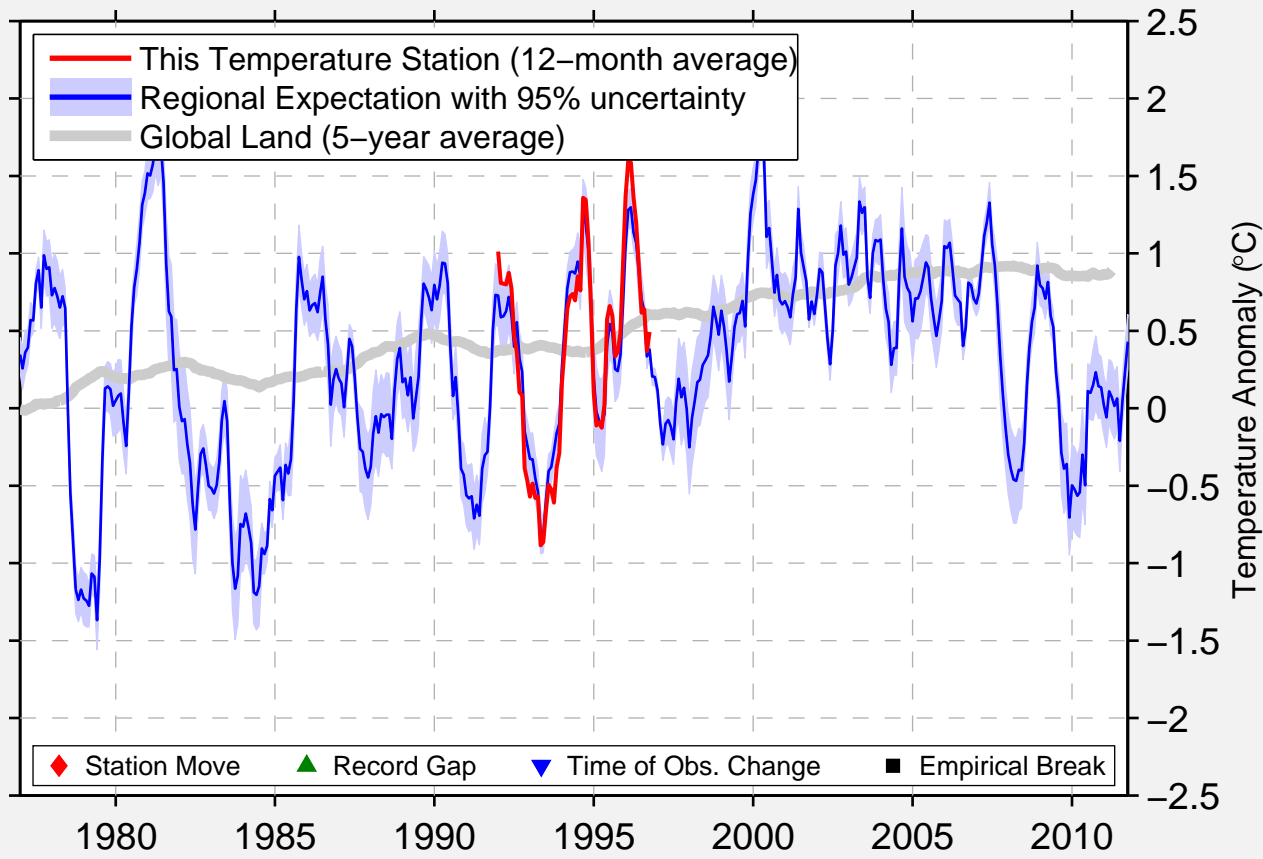

SEGO CANYON – THOMPSON 10N UTA

39.125 N, 109.706 W (United States)

Data Quality Controlled and Aligned at Breakpoints

Berkeley Earth