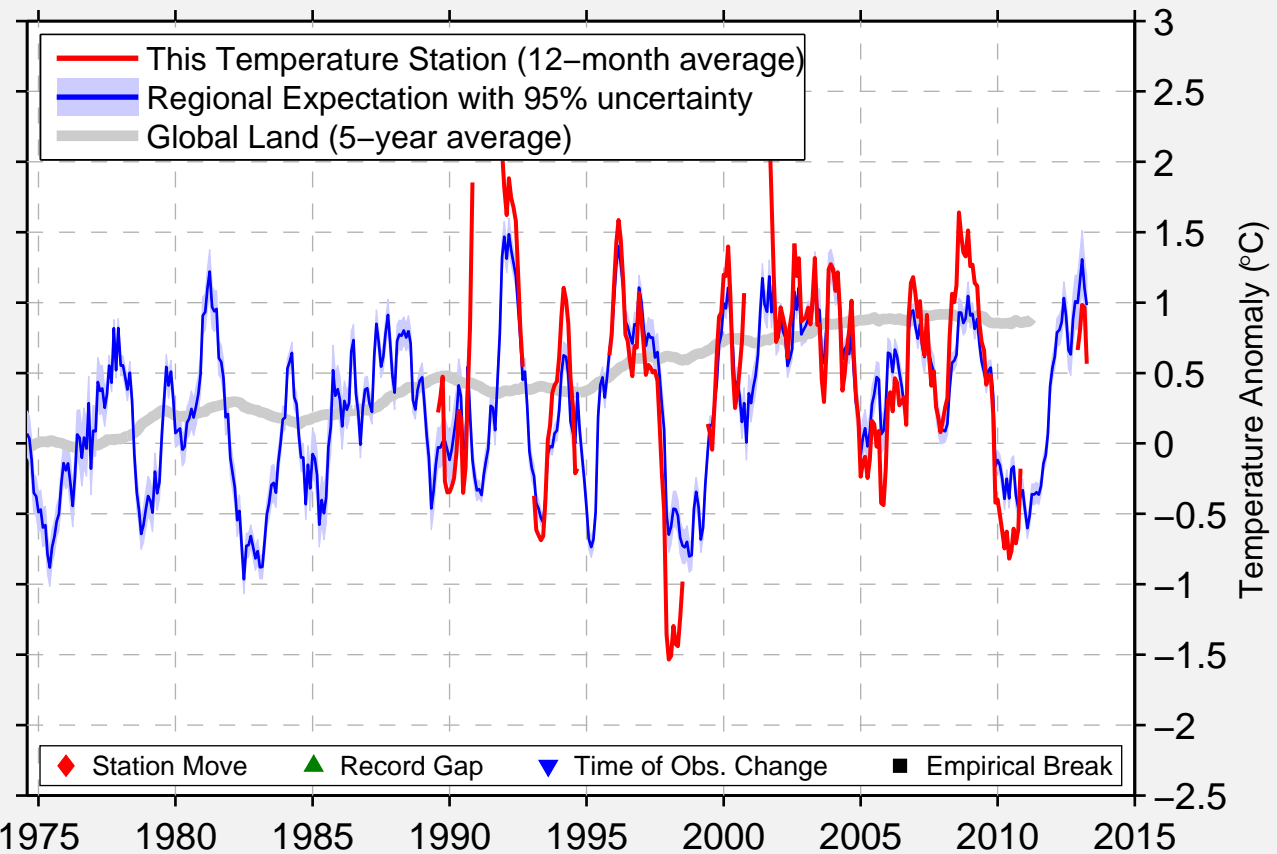

BALD MTN LOC CALIFORNIA

38.906 N, 120.697 W (United States)

— This Temperature Station (12-month average)
— Regional Expectation with 95% uncertainty
— Global Land (5-year average)

◆ Station Move ▲ Record Gap ▼ Time of Obs. Change ■ Empirical Break

Data Quality Controlled and Aligned at Breakpoints

Berkeley Earth