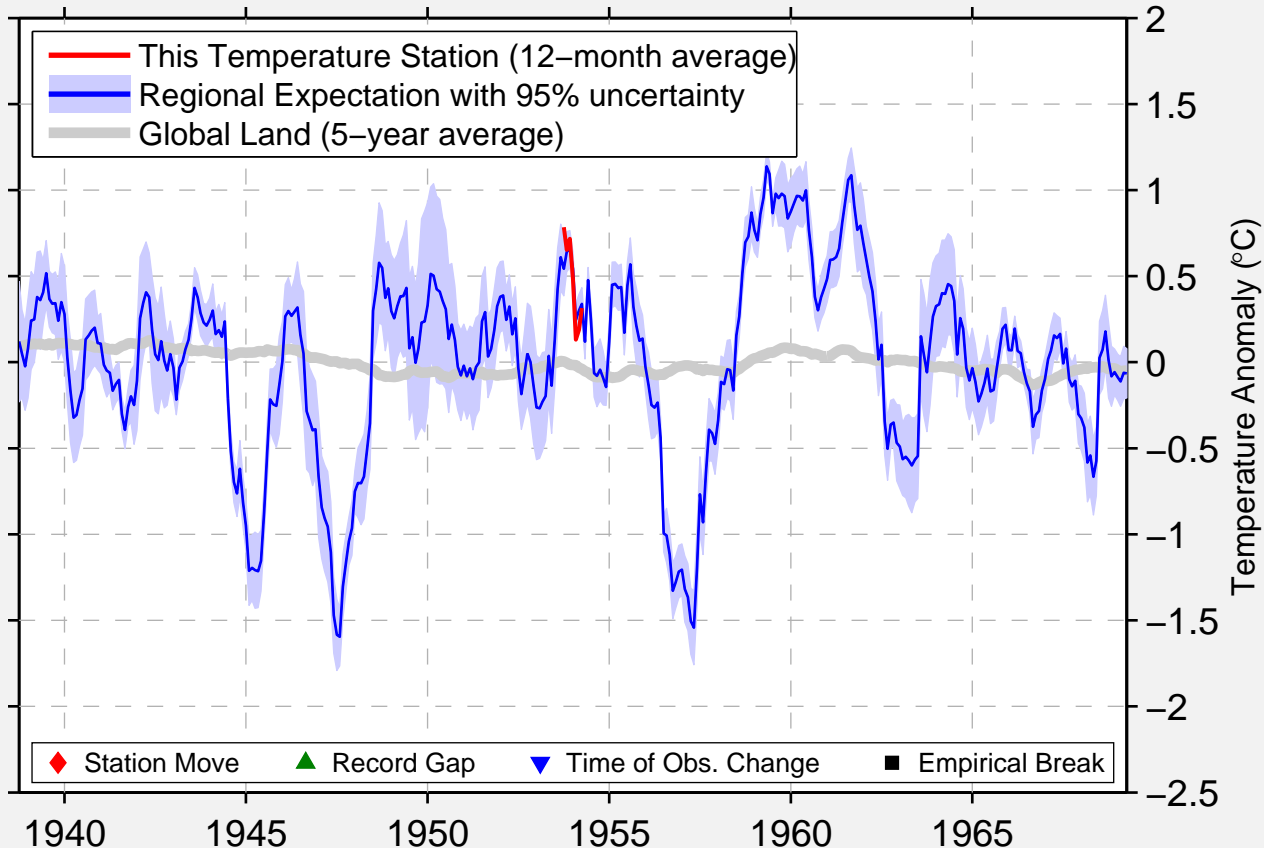

# KANSONG KOREA/TEAM 850

38.316 N, 128.516 E (Korea, South)

Data Quality Controlled and Aligned at Breakpoints

Berkeley Earth