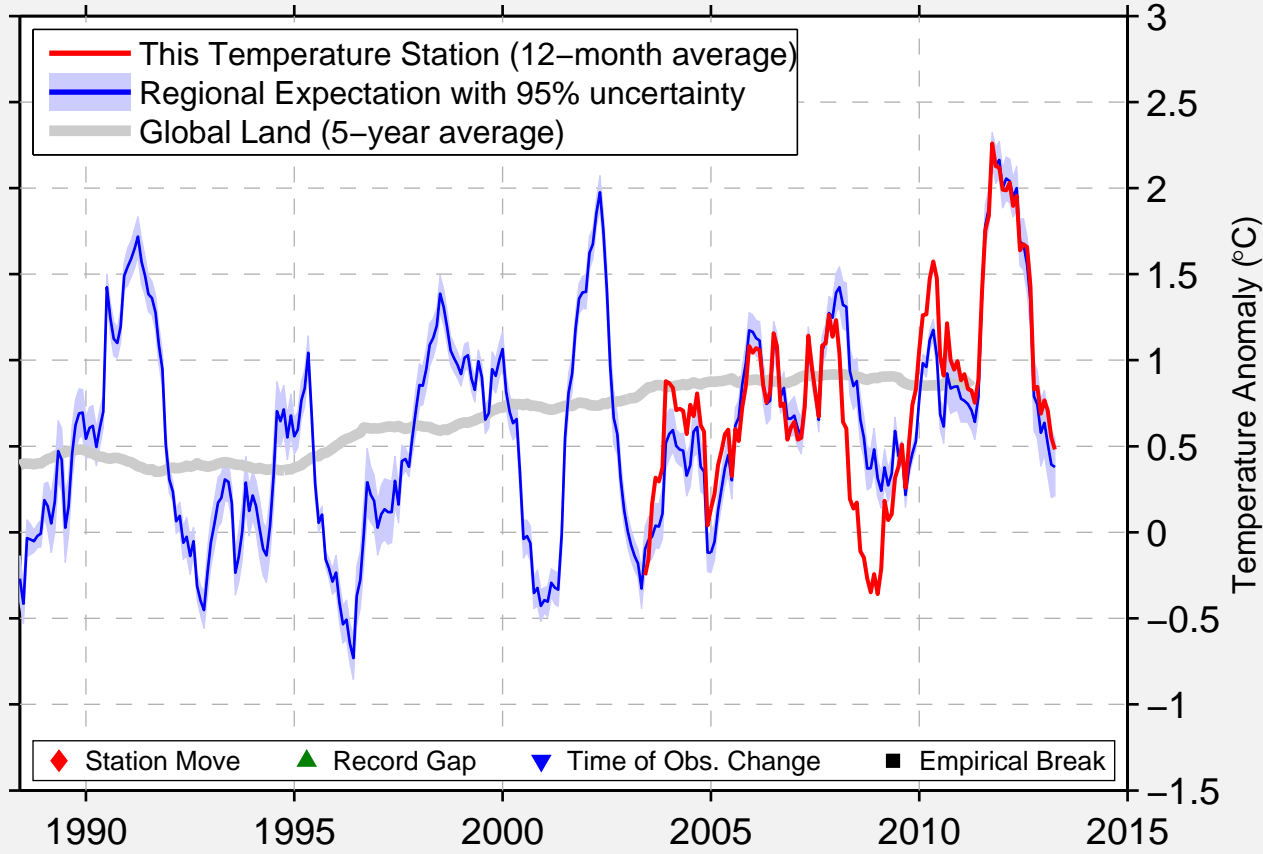

BLACKWATER MARYLAND

38.417 N, 76.000 W (United States)

Data Quality Controlled and Aligned at Breakpoints

Berkeley Earth