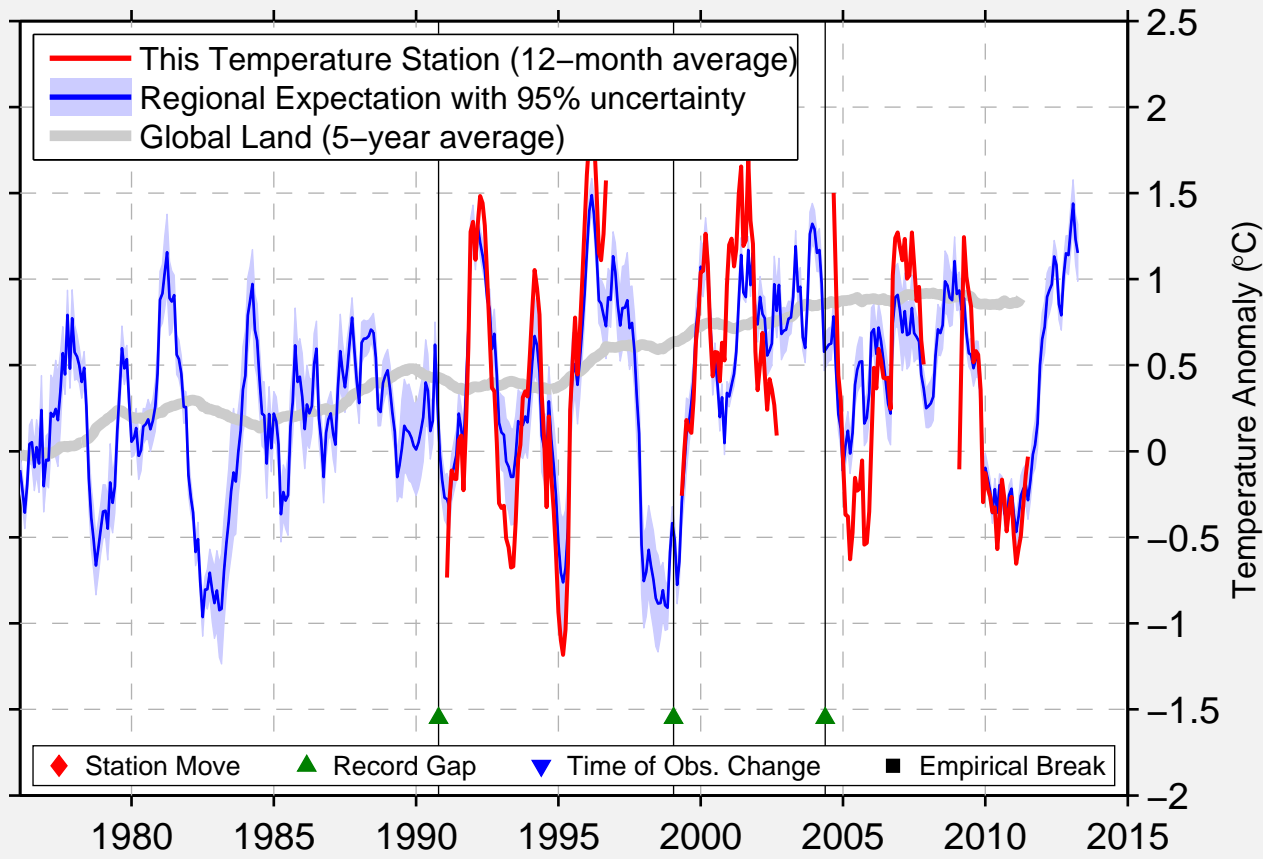

# MARIPOSA GROVE CALIFORNIA

37.513 N, 119.605 W (United States)

Data Quality Controlled and Aligned at Breakpoints

Berkeley Earth