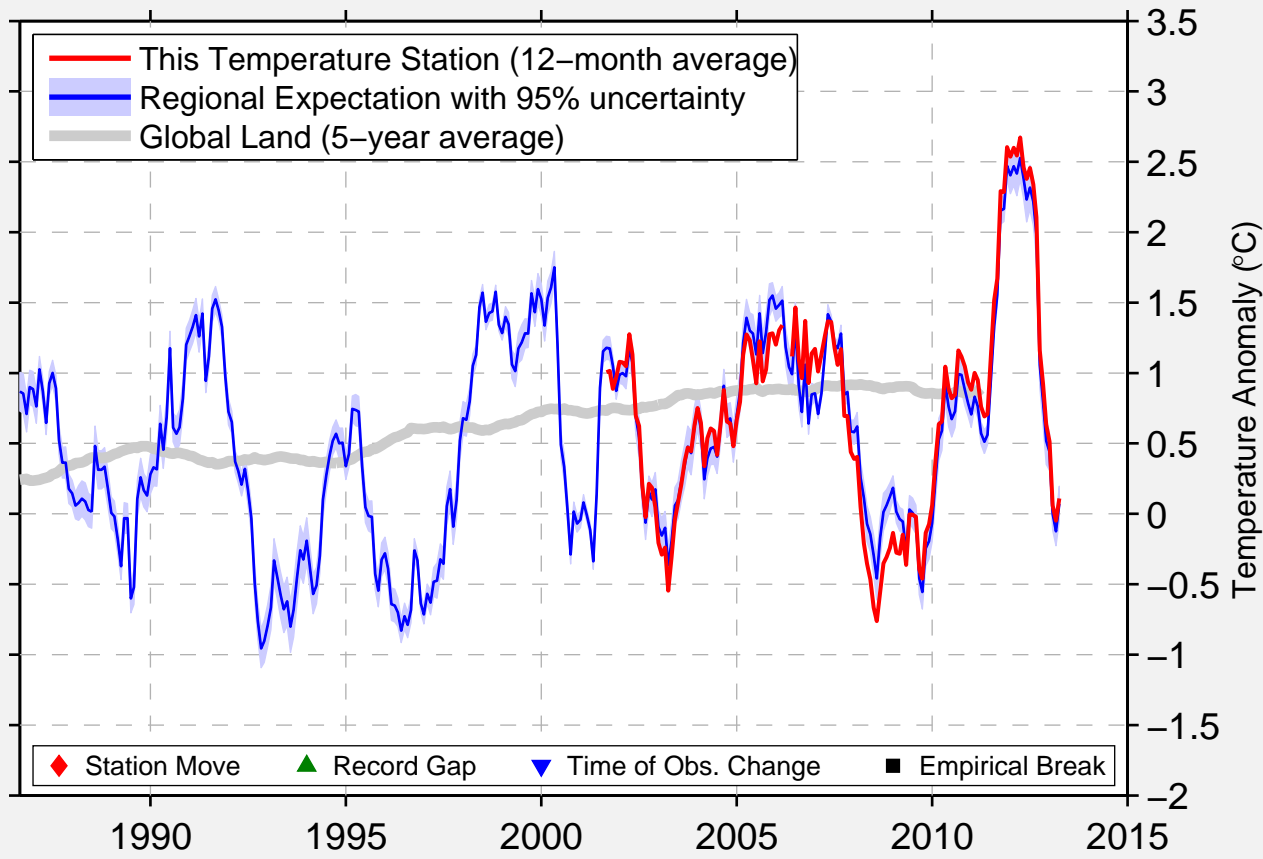

SINKIN MISSOURI

37.501 N, 91.259 W (United States)

Data Quality Controlled and Aligned at Breakpoints

Berkeley Earth