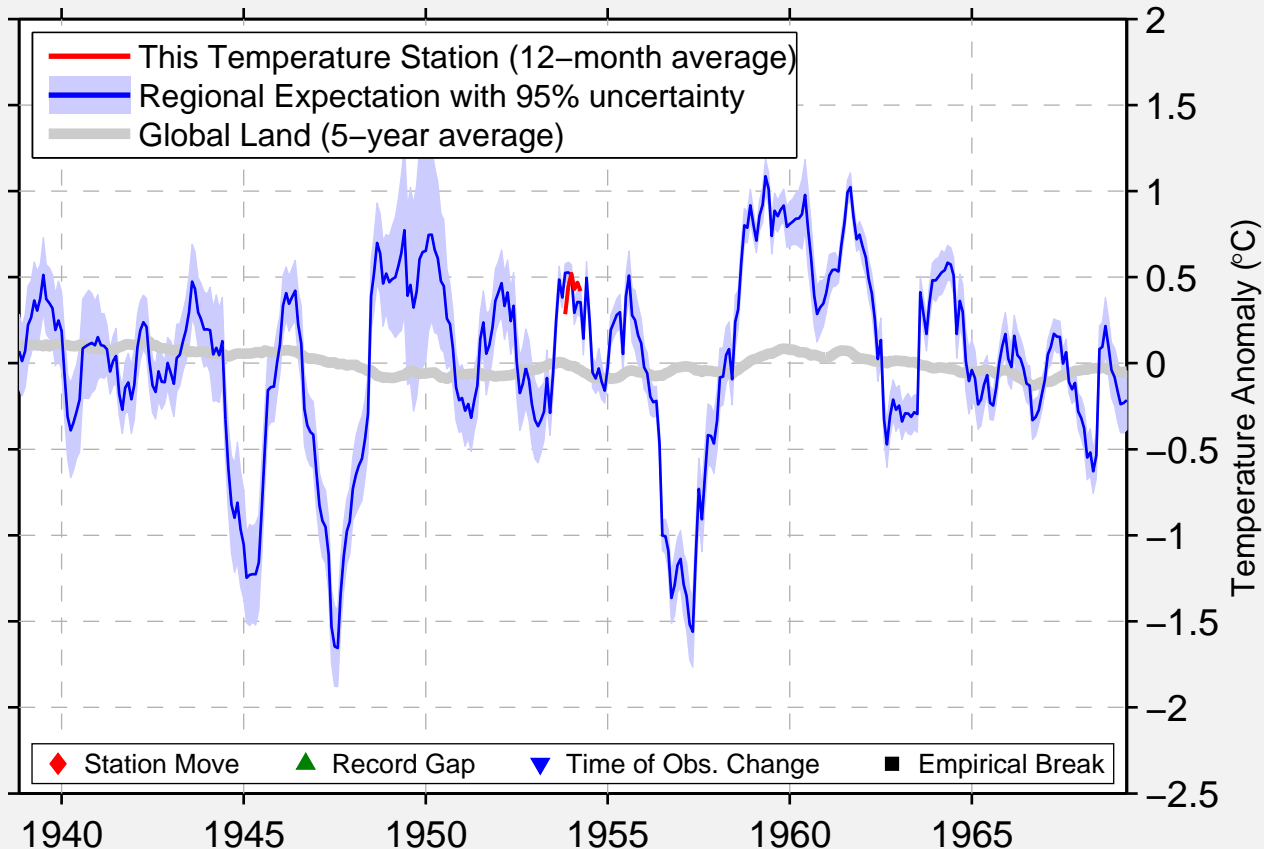

TAEGWANG-NI KOREA/TEAM 813

38.166 N, 127.100 E (Korea, South)

◆ Station Move ▲ Record Gap ▼ Time of Obs. Change ■ Empirical Break