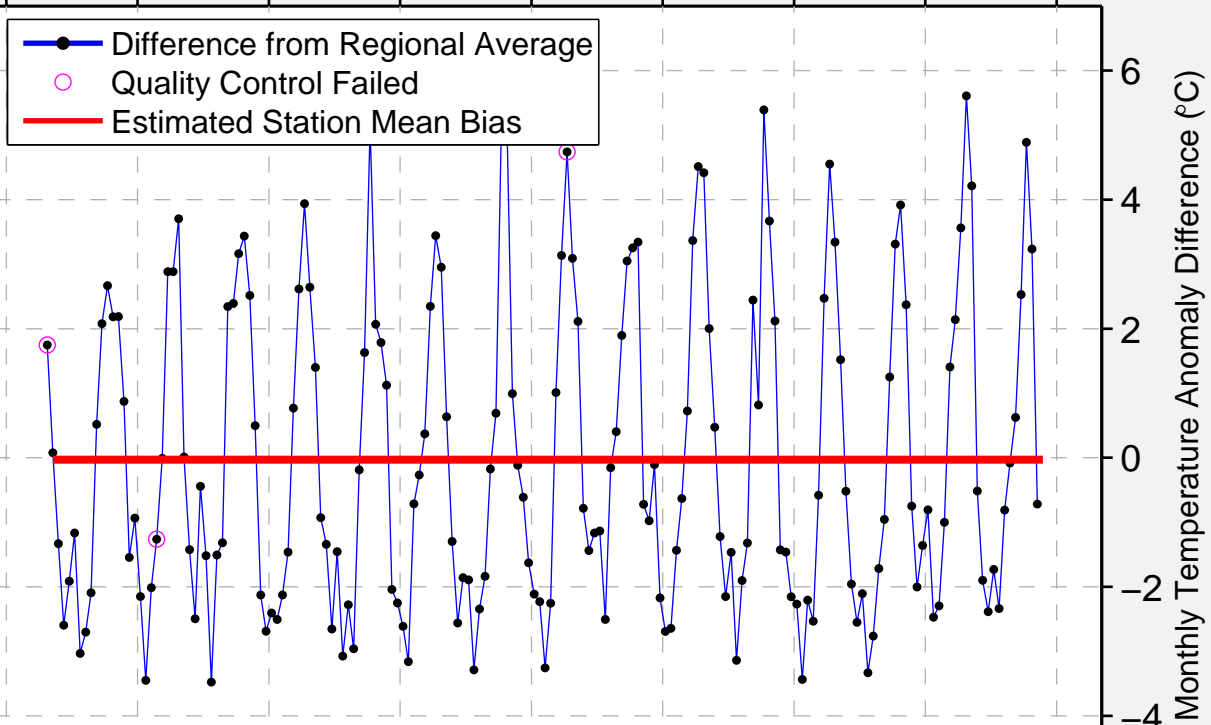

DIABLO GRANDE CALIFORNIA

Difference of Station Temperature Data from Regional Average

1998 2000 2002 2004 2006 2008 2010 2012 2014