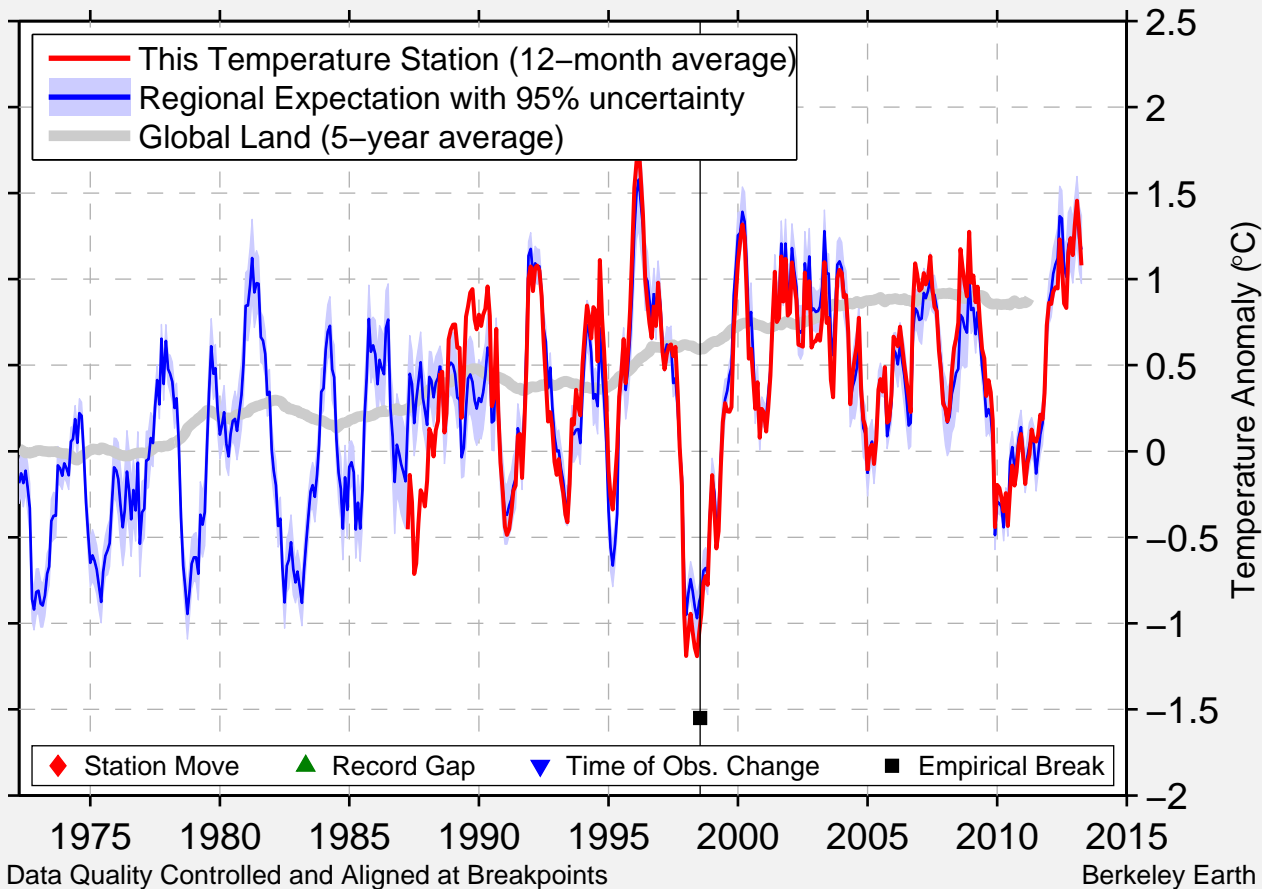

ORIENTAL WASH NEVADA

37.235 N, 117.496 W (United States)

Data Quality Controlled and Aligned at Breakpoints

Berkeley Earth