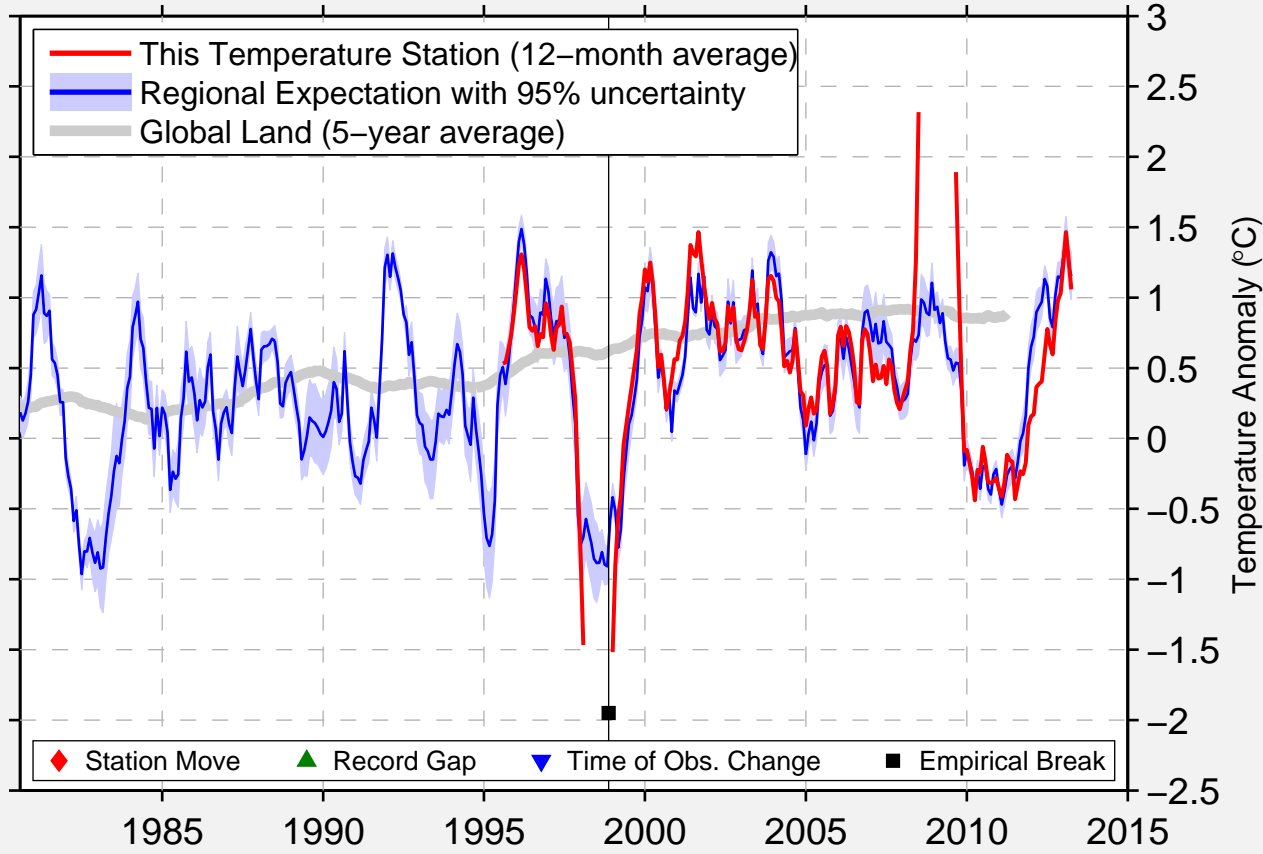

HURLEY CALIFORNIA

37.015 N, 119.568 W (United States)

Data Quality Controlled and Aligned at Breakpoints

Berkeley Earth