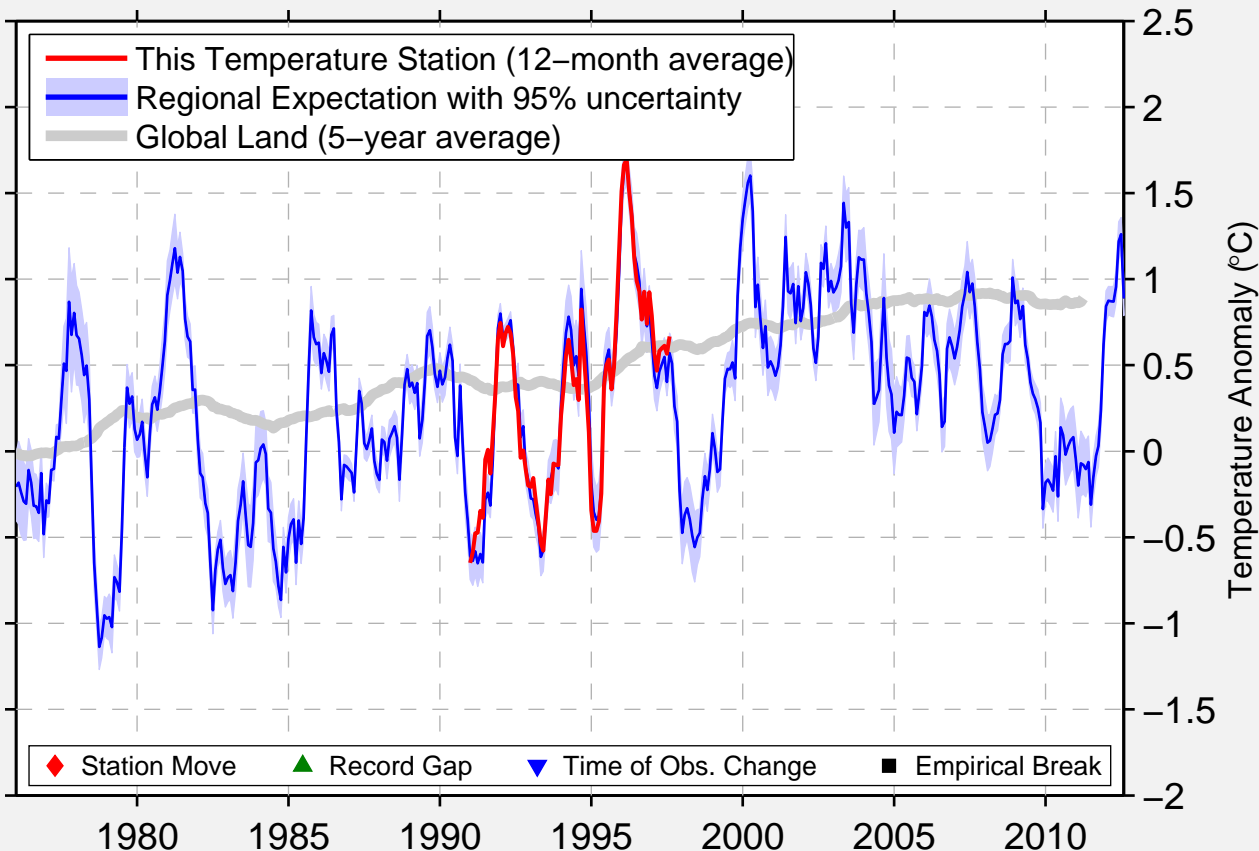

# TOQUOP WASH NEVADA

36.913 N, 114.195 W (United States)

Data Quality Controlled and Aligned at Breakpoints

Berkeley Earth