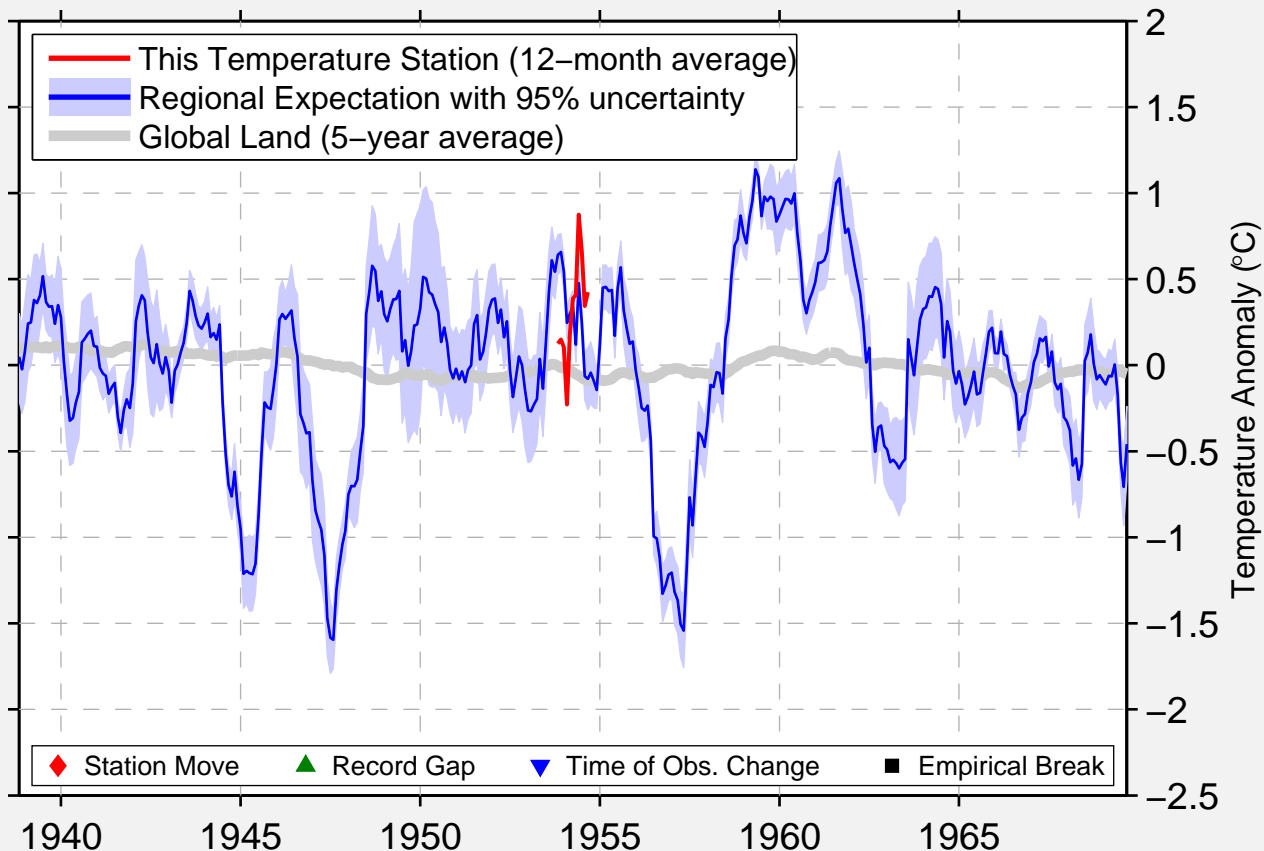

HWACHON KOREA/TEAM 830

38.133 N, 127.683 E (Korea, South)

◆ Station Move ▲ Record Gap ▼ Time of Obs. Change ■ Empirical Break