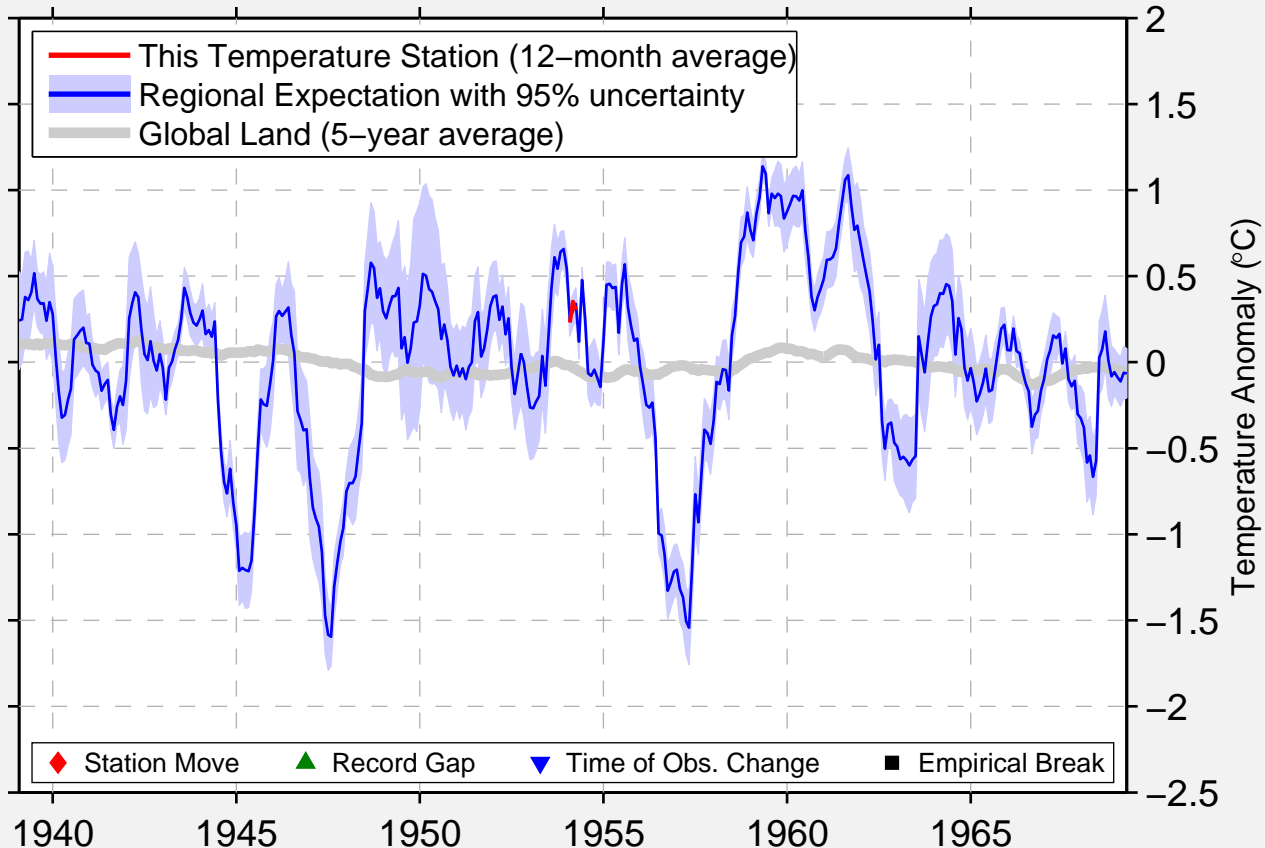

# CHOKHYON-DONG KOREA/TEAM 821

38.133 N, 127.300 E (Korea, South)

◆ Station Move    ▲ Record Gap    ▼ Time of Obs. Change    ■ Empirical Break