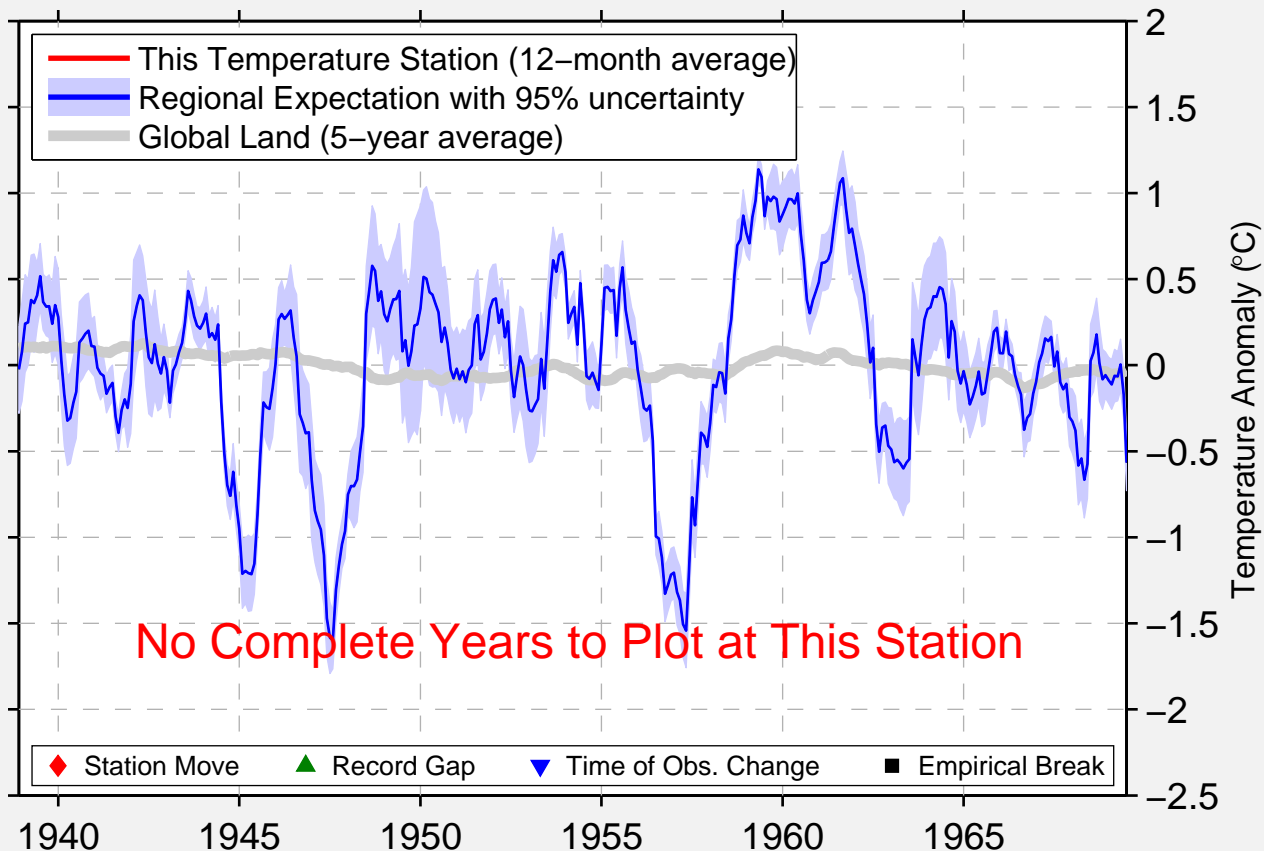

# YANGGU KOREA/TEAM 842

38.100 N, 128.000 E (Korea, South)

Data Quality Controlled and Aligned at Breakpoints

Berkeley Earth