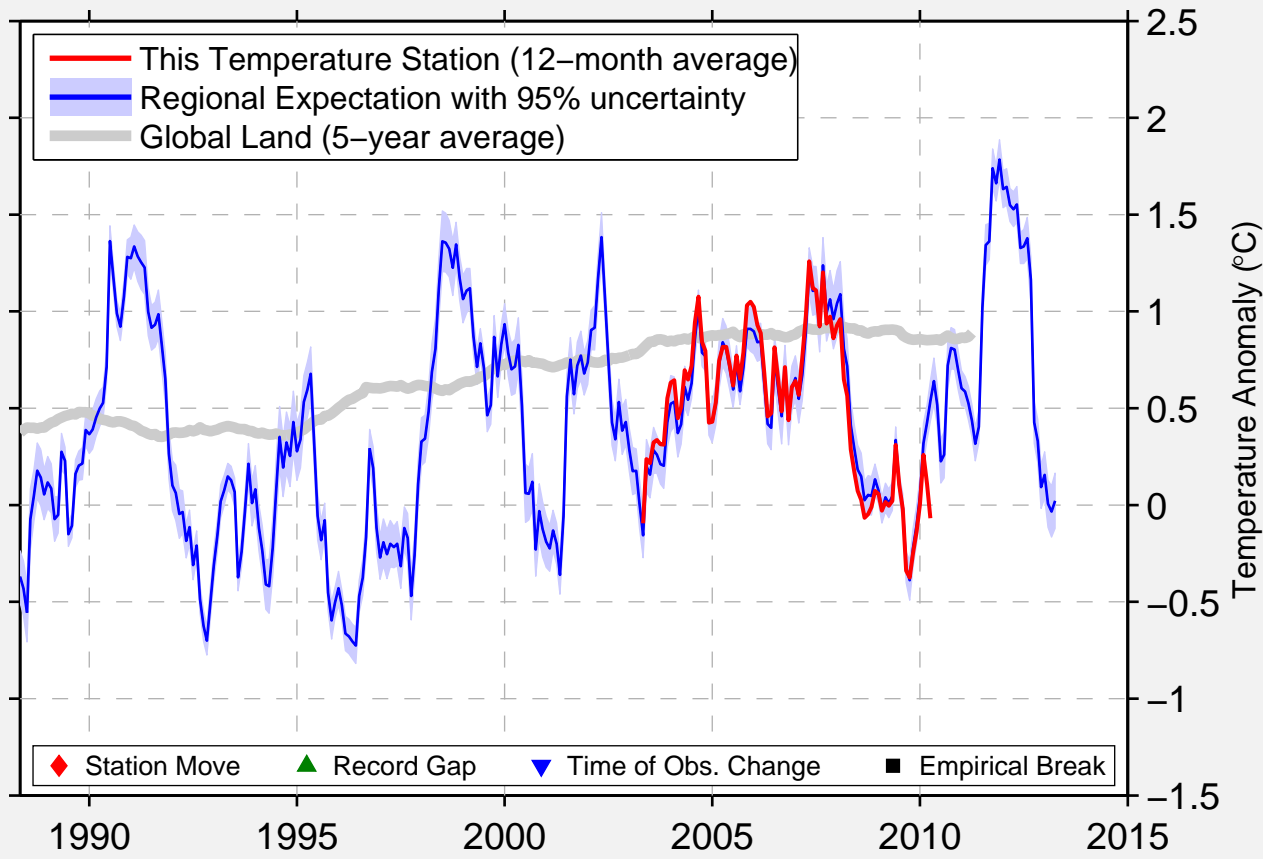

# LAUREL SPRINGS NORTH CAROLINA

36.400 N, 81.283 W (United States)

Data Quality Controlled and Aligned at Breakpoints

Berkeley Earth