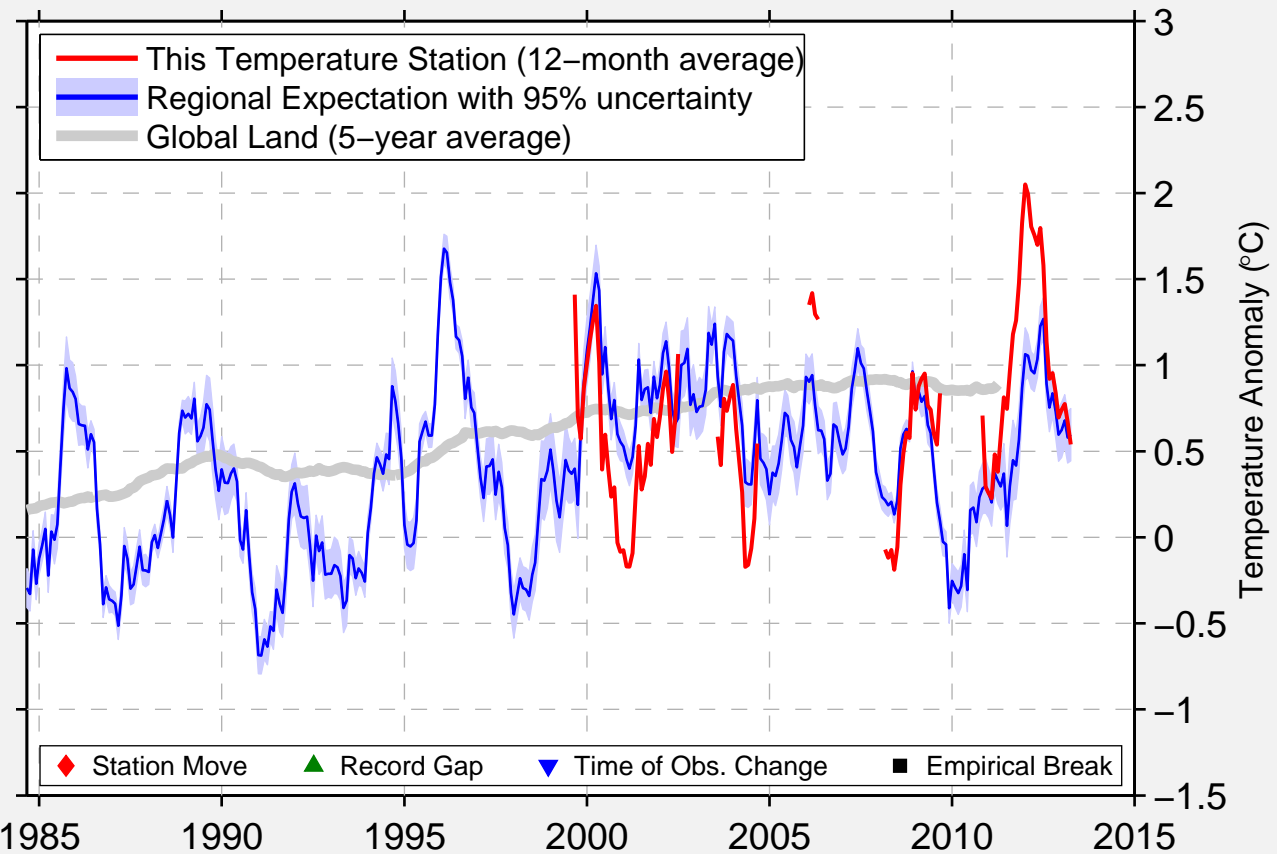

# LINDBERGH HILL ARIZONA

36.286 N, 112.079 W (United States)

— This Temperature Station (12-month average)  
— Regional Expectation with 95% uncertainty  
— Global Land (5-year average)

◆ Station Move    ▲ Record Gap    ▼ Time of Obs. Change    ■ Empirical Break

Data Quality Controlled and Aligned at Breakpoints

Berkeley Earth