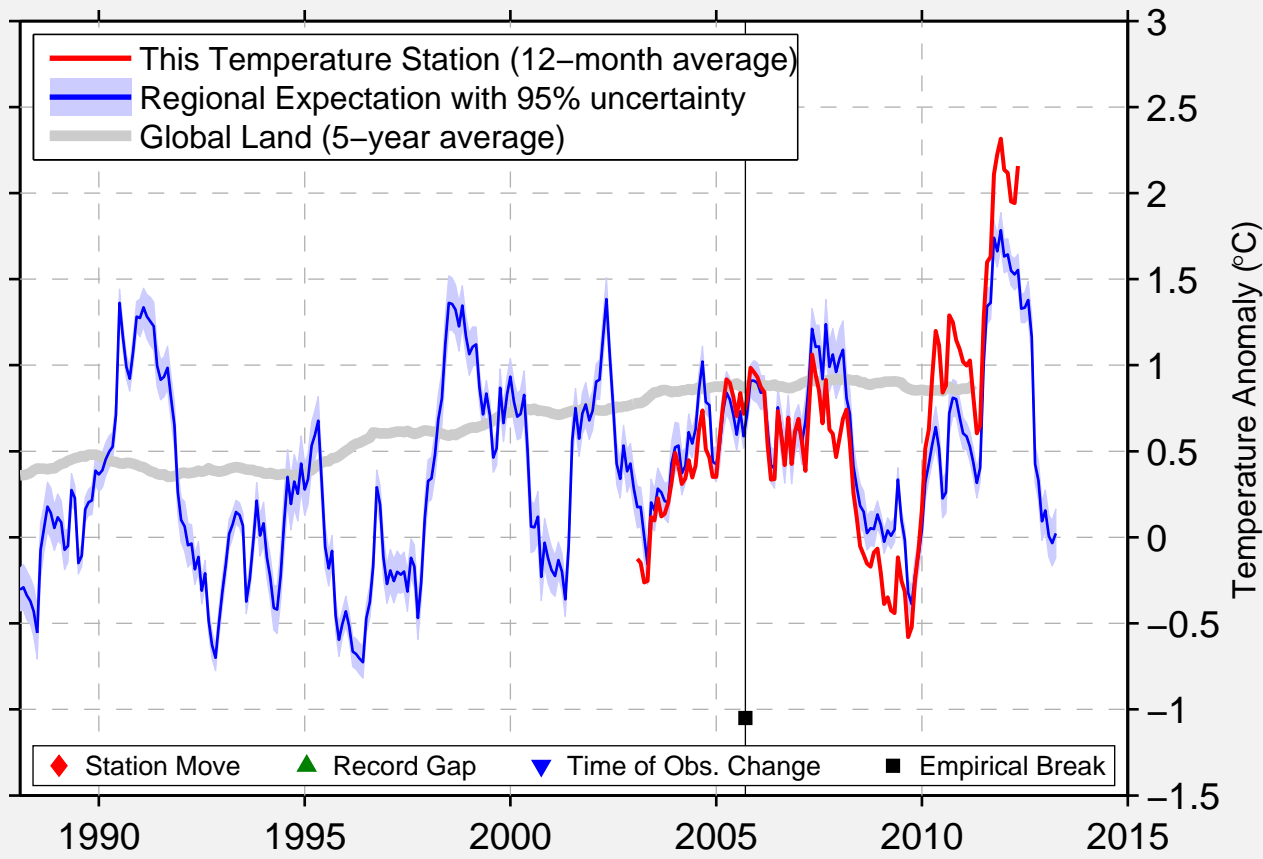

# RENDEZVOUS MTN NORTH CAROLINA

36.227 N, 81.297 W (United States)

Data Quality Controlled and Aligned at Breakpoints

Berkeley Earth