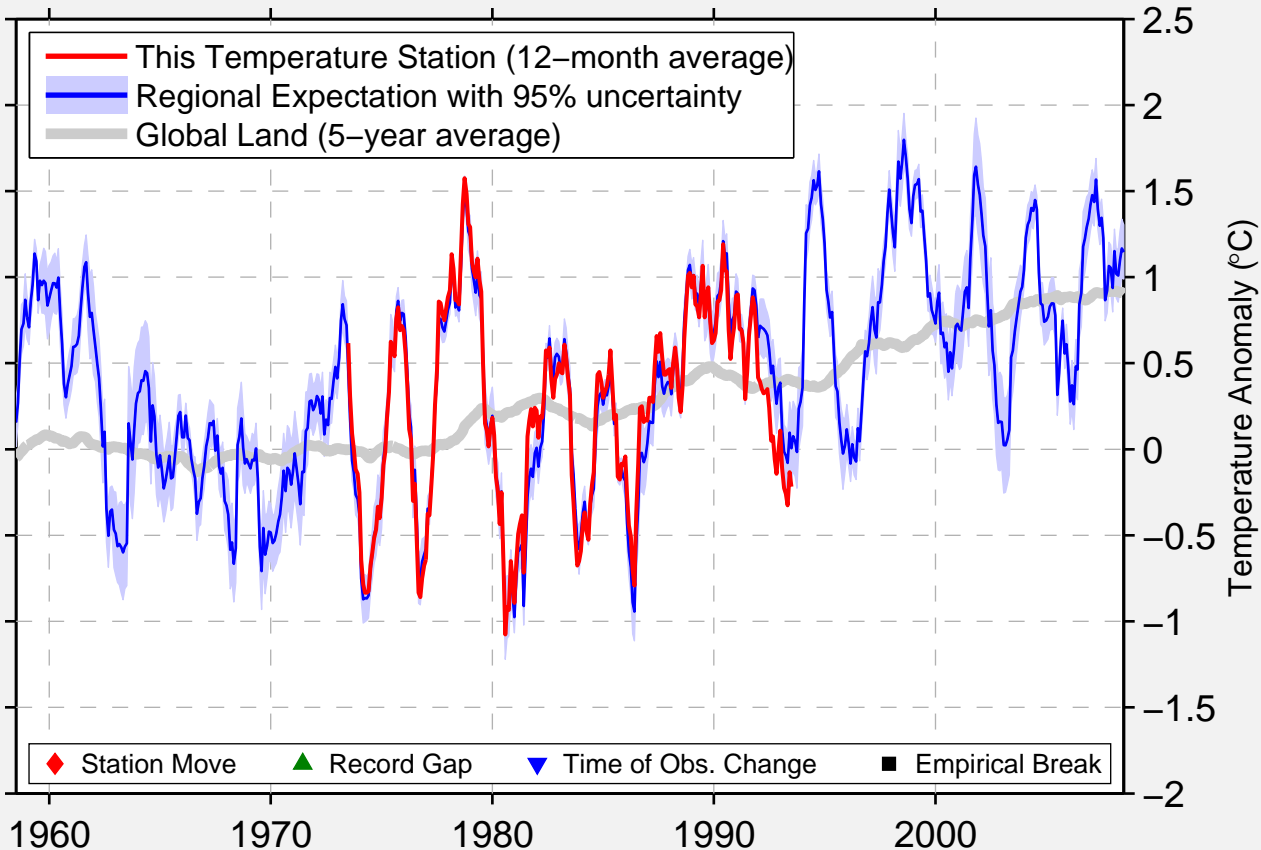

INJE

38.050 N, 128.170 E (Korea, South)

Data Quality Controlled and Aligned at Breakpoints

Berkeley Earth