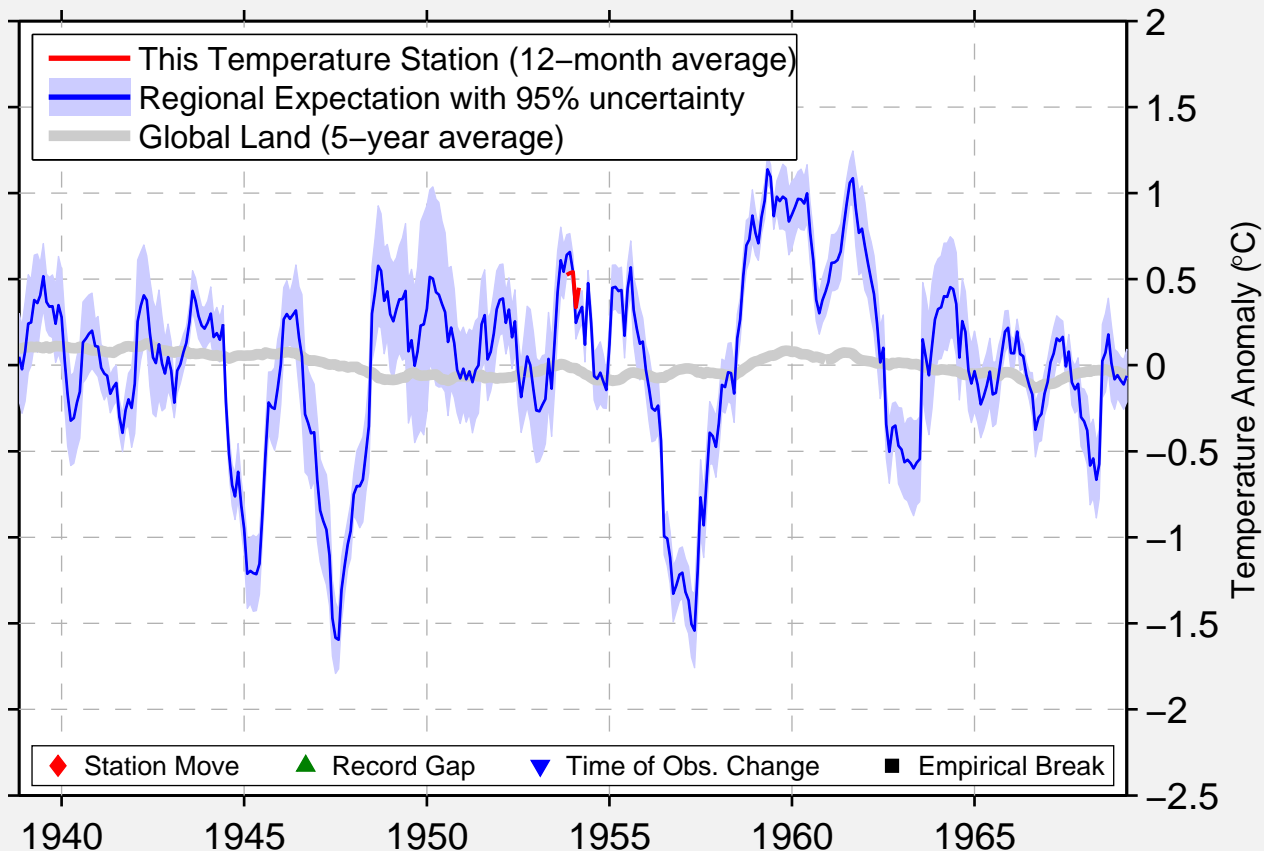

CHOKHYON-DONG KOREA/TEAM 820

38.033 N, 127.366 E (Korea, South)

Data Quality Controlled and Aligned at Breakpoints

Berkeley Earth