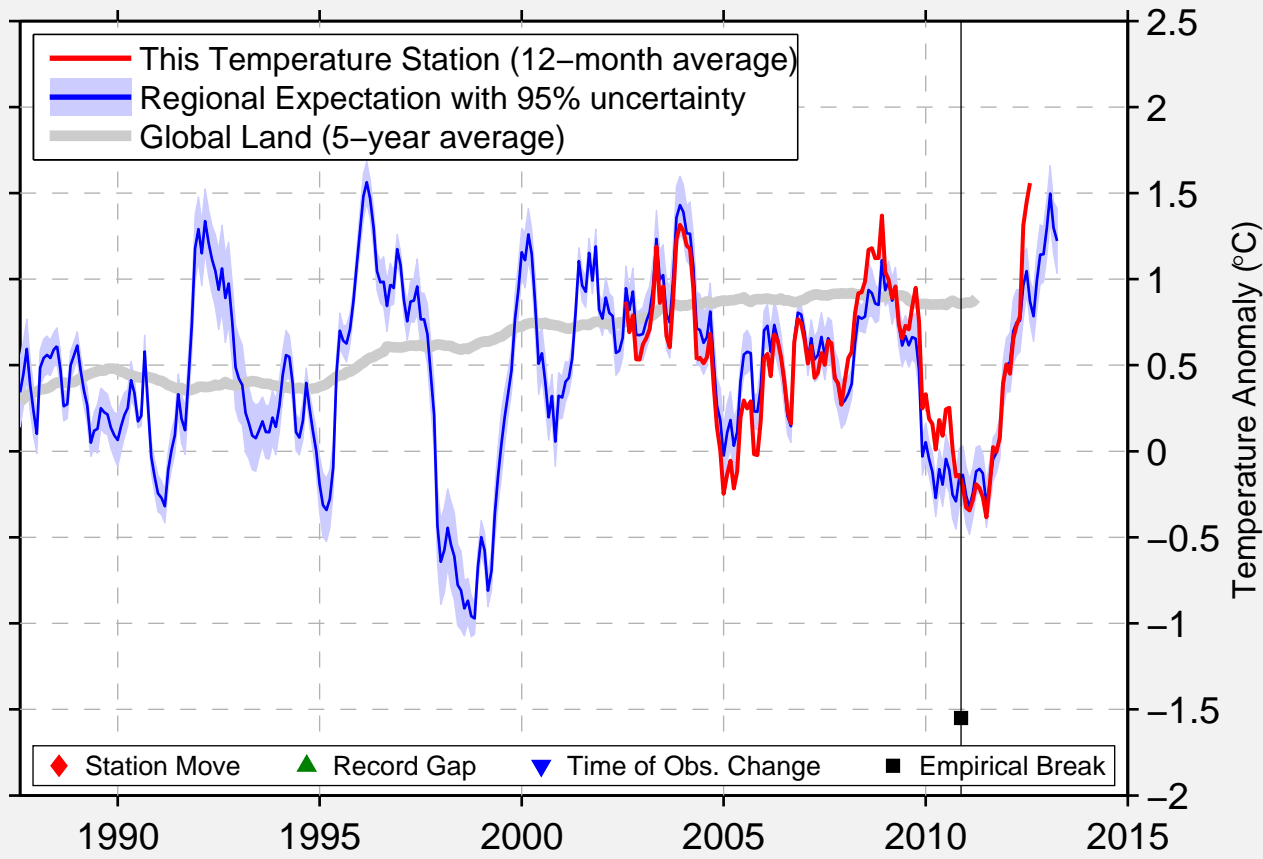

DEMOCRAT CALIFORNIA

35.532 N, 118.630 W (United States)

— This Temperature Station (12-month average)
— Regional Expectation with 95% uncertainty
— Global Land (5-year average)

◆ Station Move ▲ Record Gap ▼ Time of Obs. Change ■ Empirical Break

Data Quality Controlled and Aligned at Breakpoints

Berkeley Earth