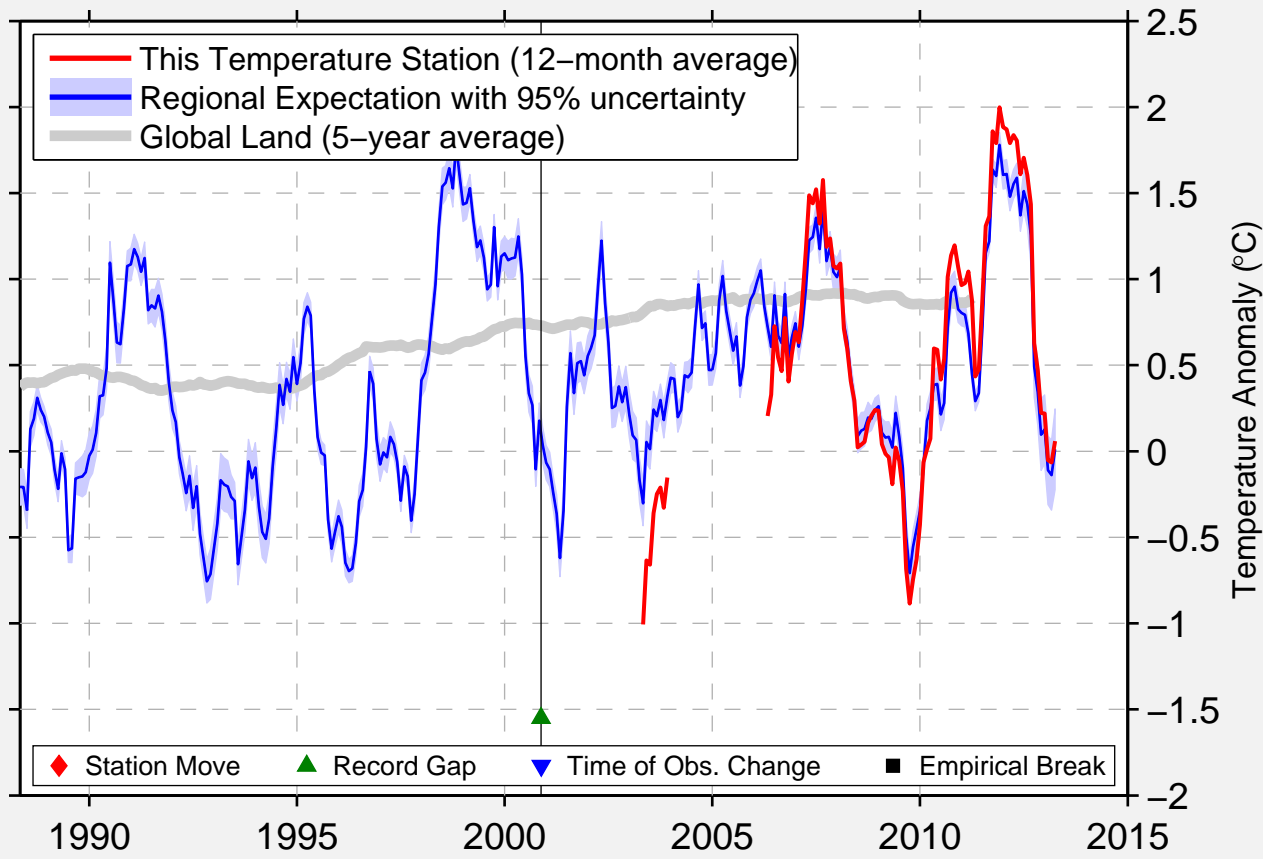

MERIWETHER LEWIS TENNESSEE

35.321 N, 87.458 W (United States)

Data Quality Controlled and Aligned at Breakpoints

Berkeley Earth