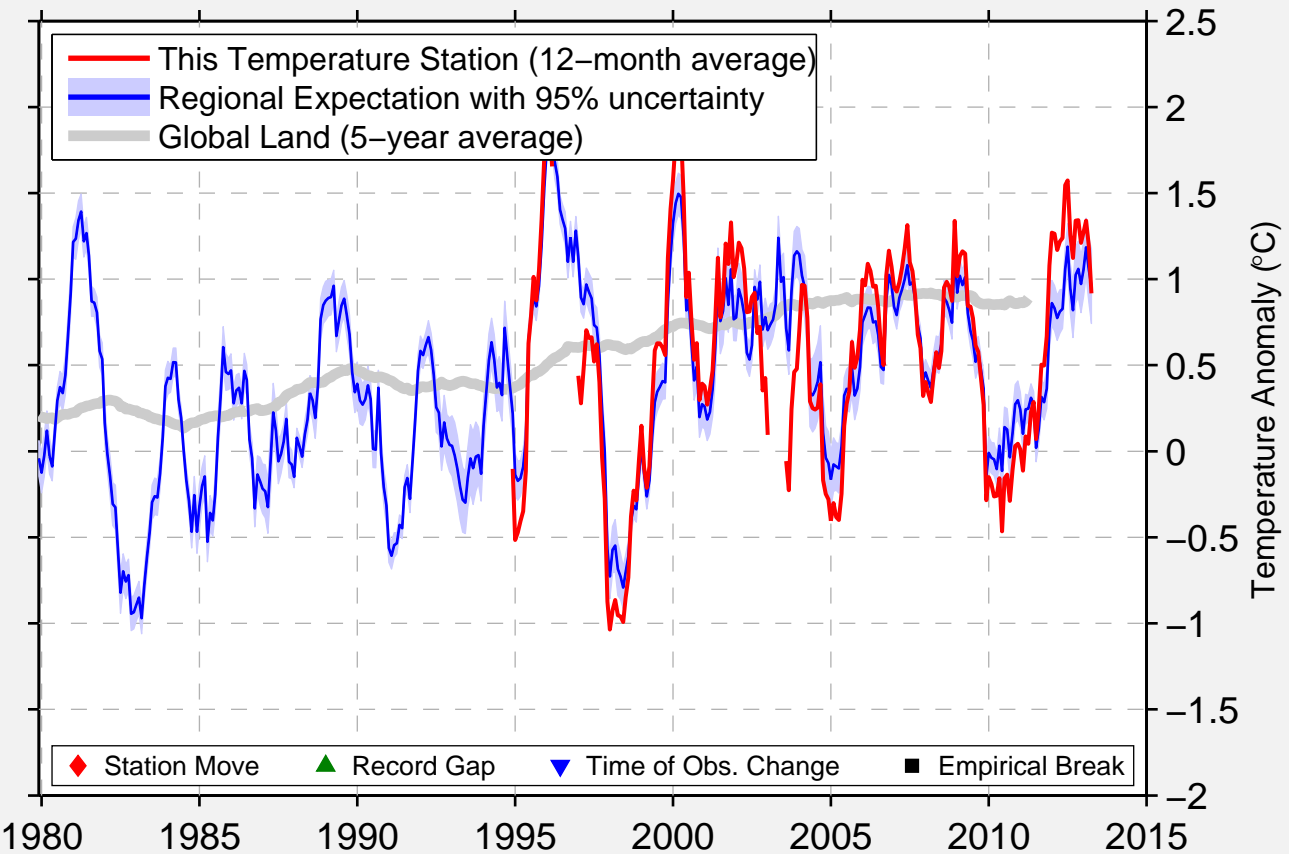

# UNION PASS ARIZONA

35.225 N, 114.375 W (United States)

Data Quality Controlled and Aligned at Breakpoints

Berkeley Earth