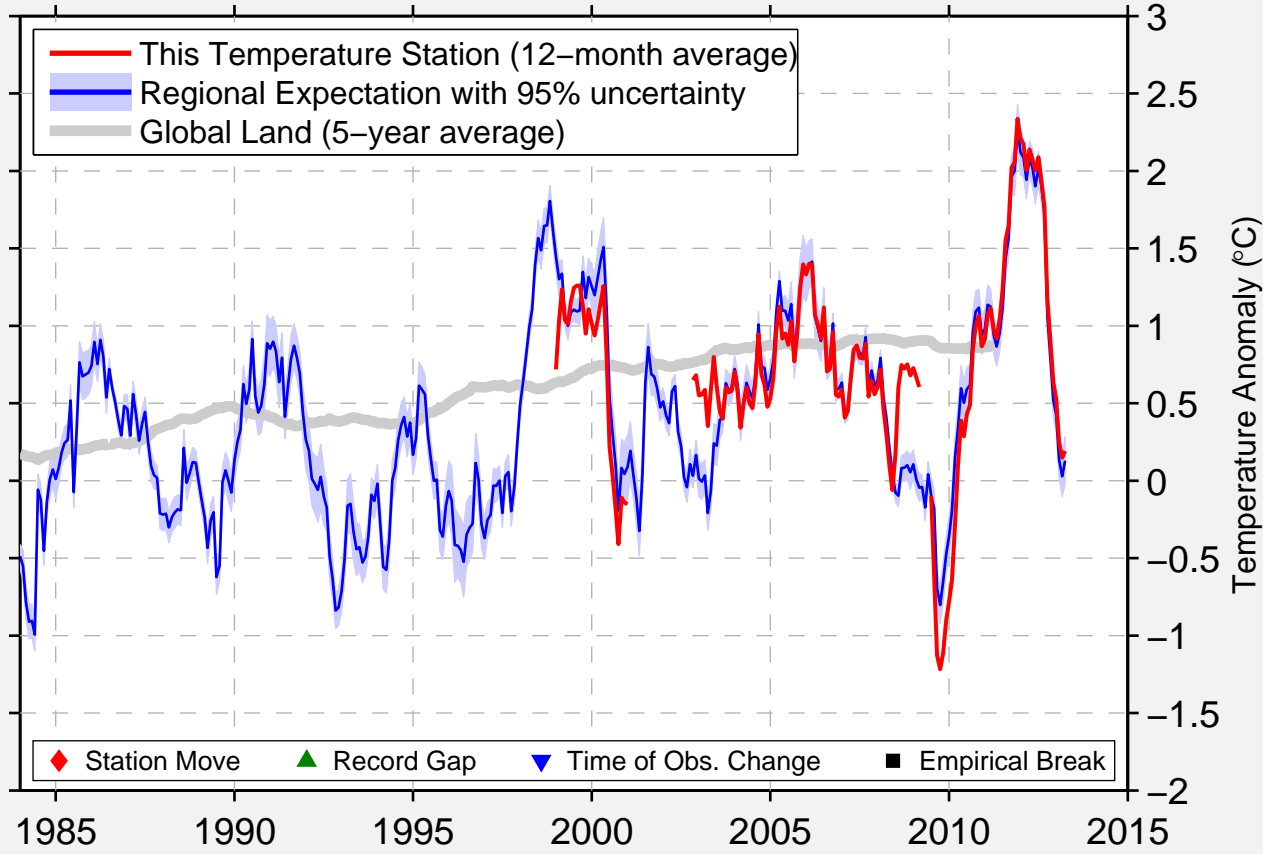

ODEN ARKANSAS

34.624 N, 93.806 W (United States)

Data Quality Controlled and Aligned at Breakpoints

Berkeley Earth