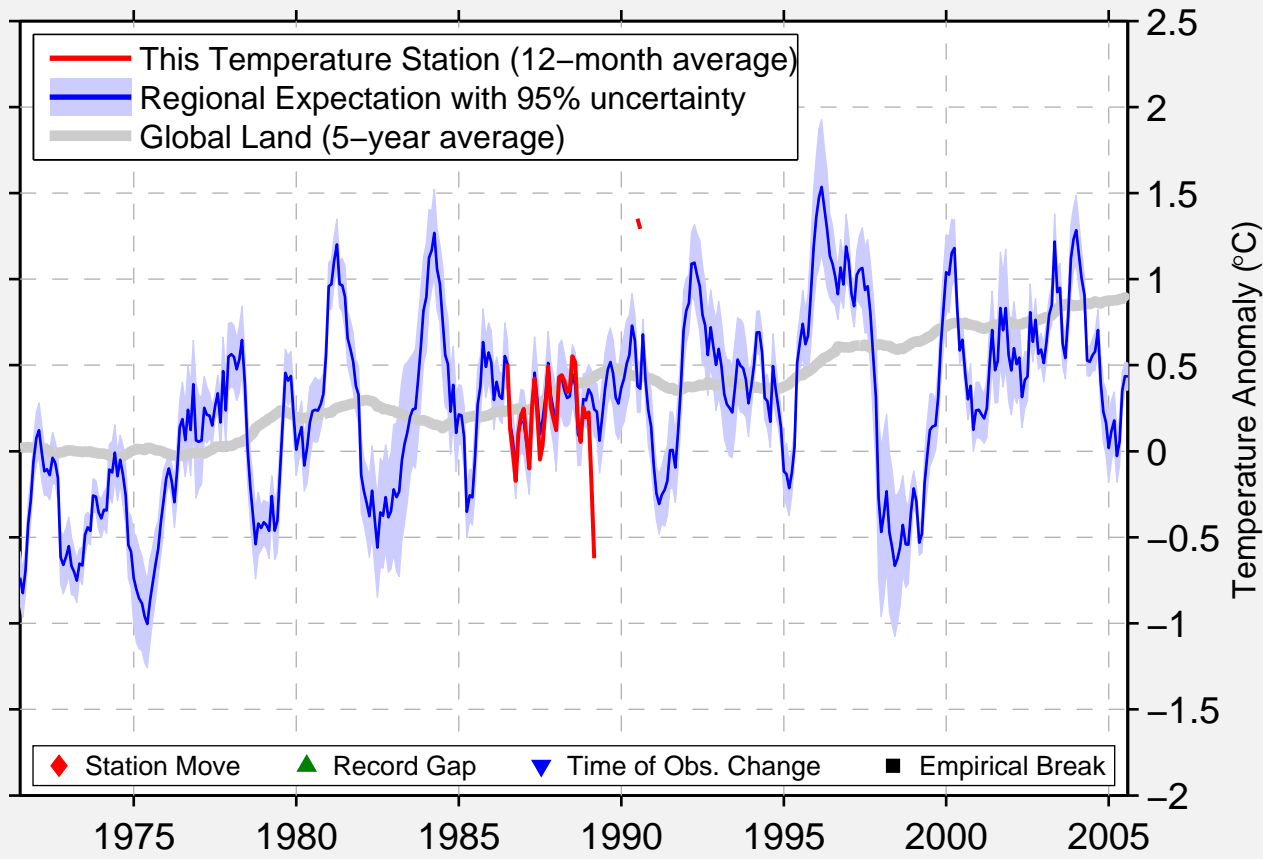

TEMESCAL CALIFORNIA

34.483 N, 118.600 W (United States)

Data Quality Controlled and Aligned at Breakpoints

Berkeley Earth