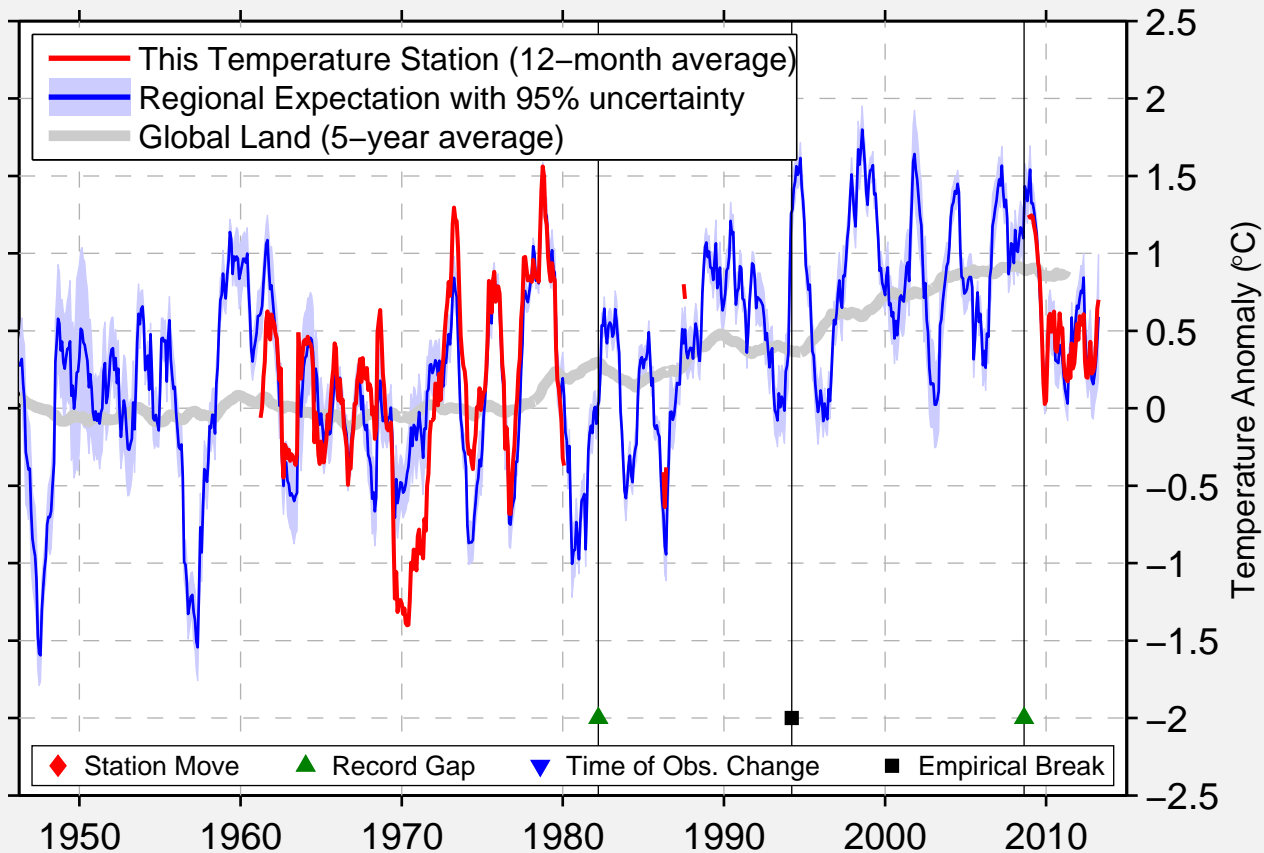

CHUNCHON AB

37.867 N, 127.717 E (Korea, South)

Data Quality Controlled and Aligned at Breakpoints

Berkeley Earth