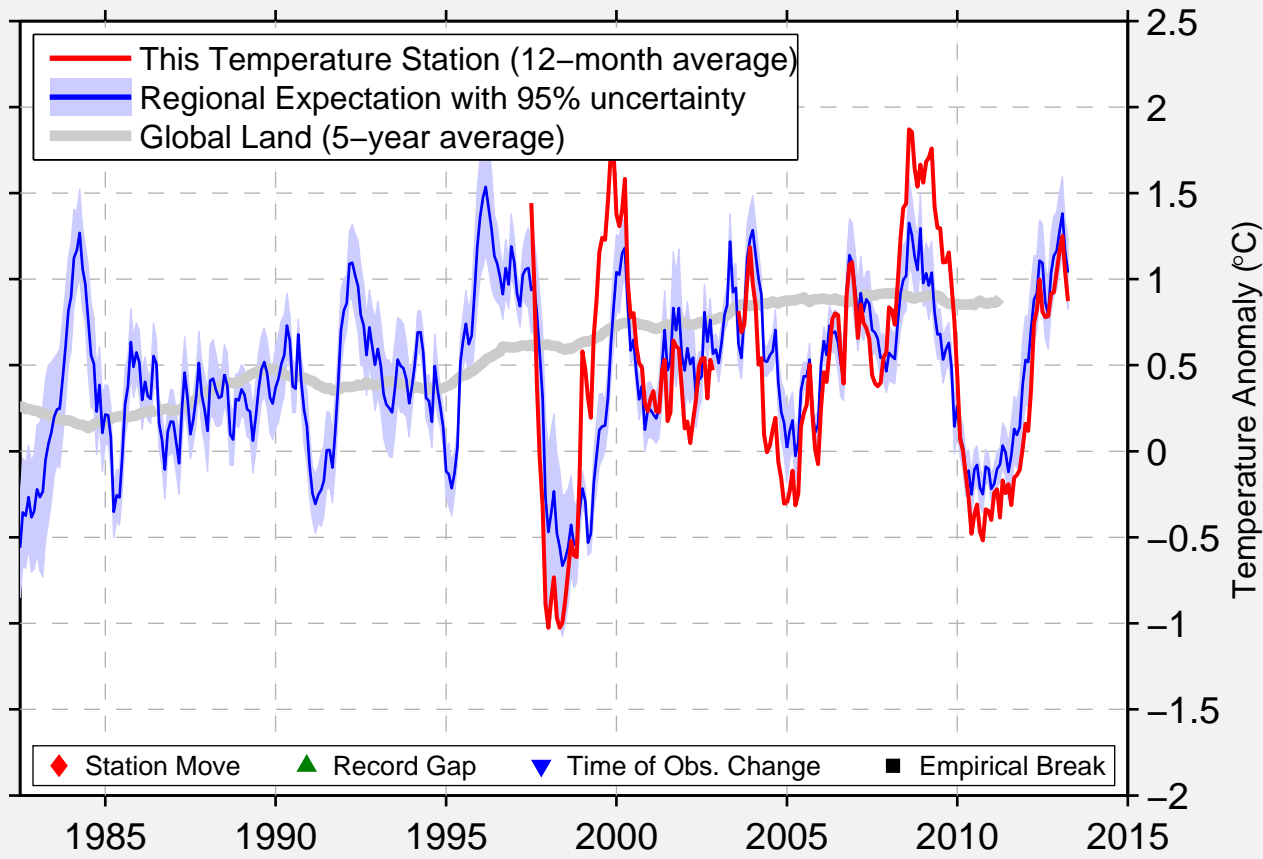

MALIBU HILLS CALIFORNIA

34.058 N, 118.633 W (United States)

Data Quality Controlled and Aligned at Breakpoints

Berkeley Earth