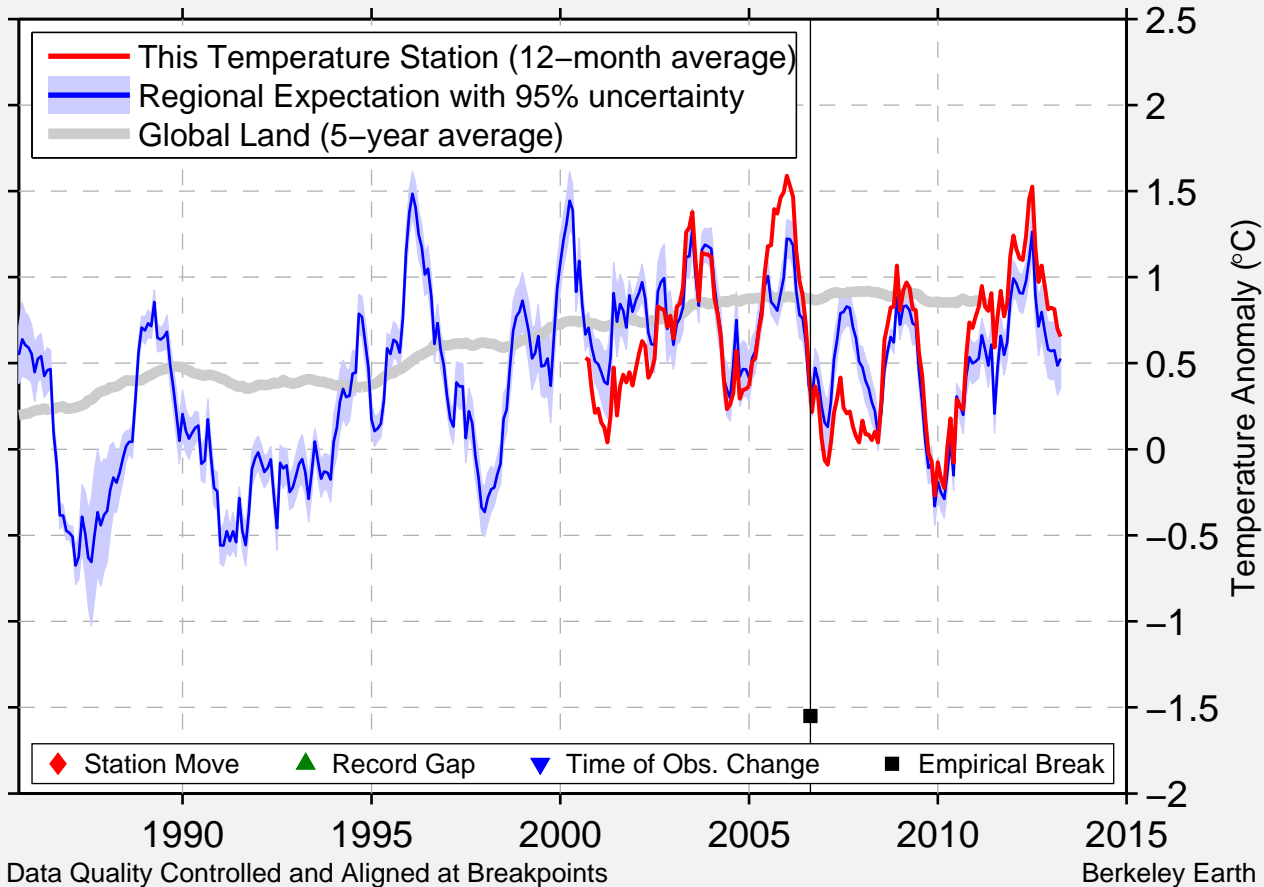

ALPINE ARIZONA

33.842 N, 109.122 W (United States)

Data Quality Controlled and Aligned at Breakpoints

Berkeley Earth