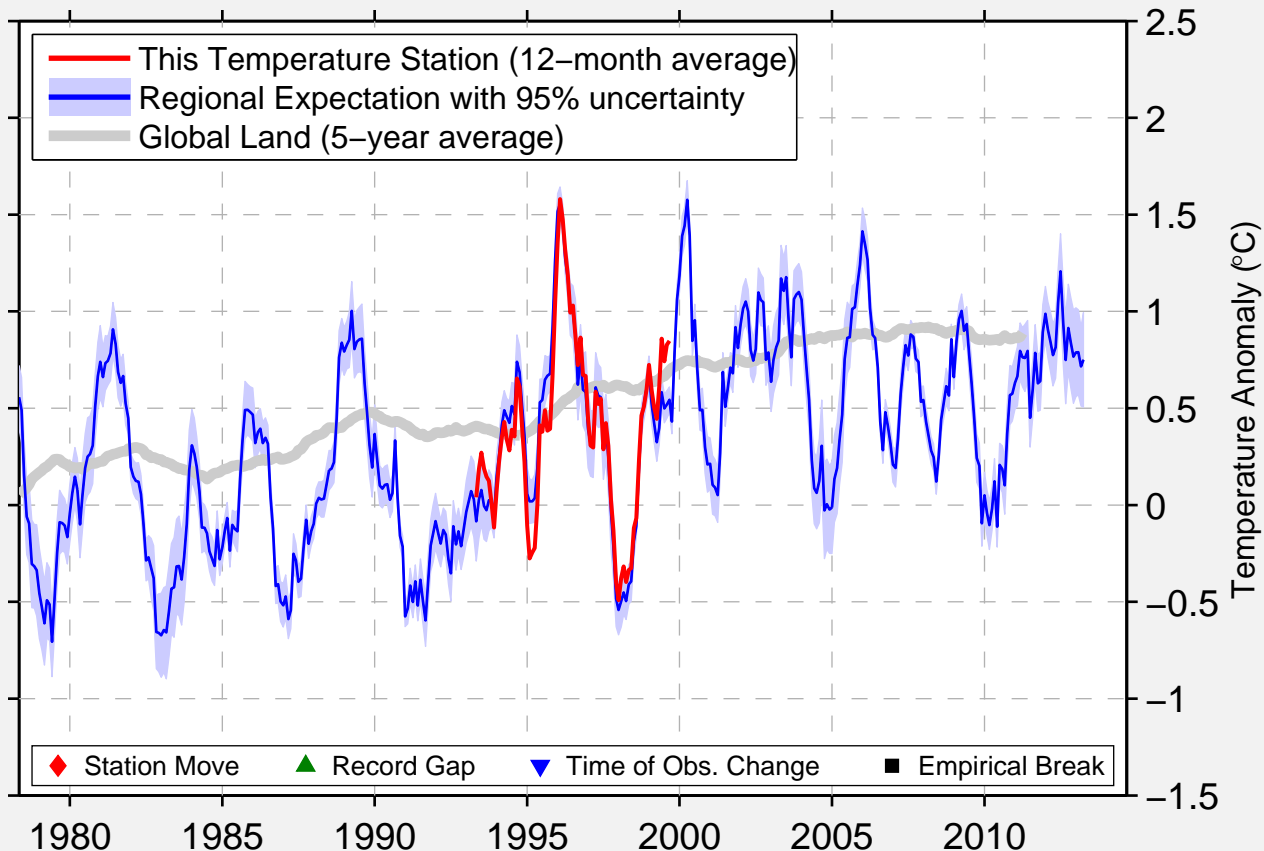

NORTH WHITE RIVER ARIZONA

33.837 N, 109.964 W (United States)

Data Quality Controlled and Aligned at Breakpoints

Berkeley Earth