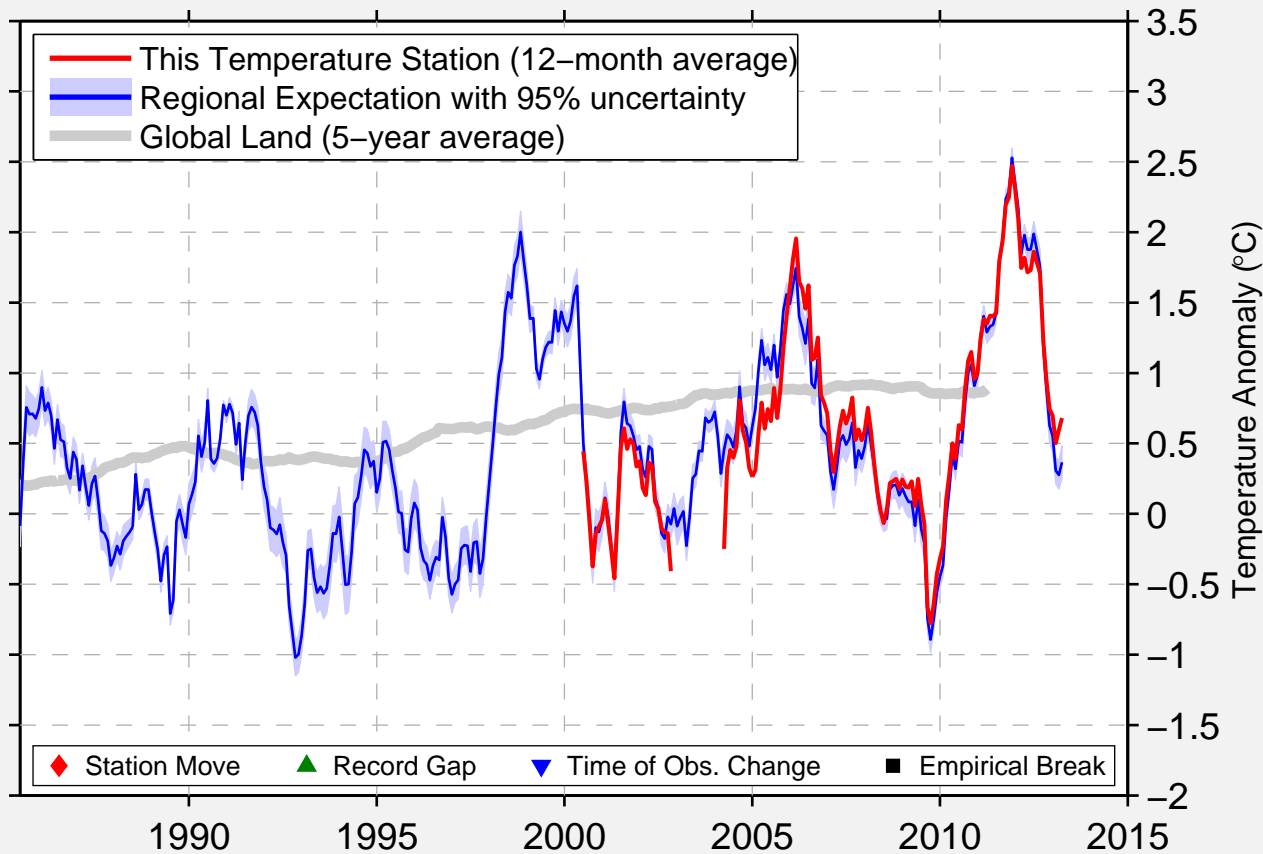

CADDO TEXAS

33.741 N, 95.922 W (United States)

Data Quality Controlled and Aligned at Breakpoints

Berkeley Earth