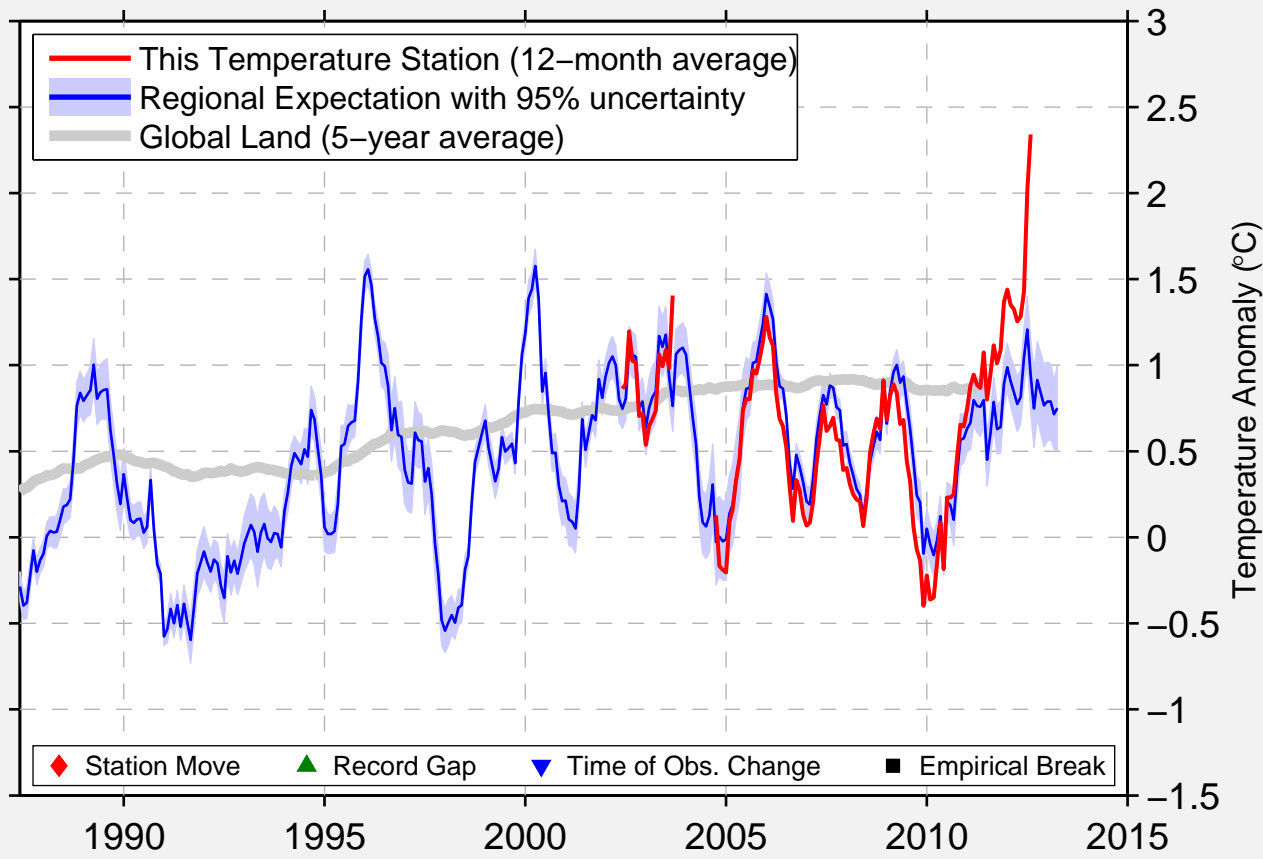

MOUNTAIN LION ARIZONA

33.701 N, 109.706 W (United States)

Data Quality Controlled and Aligned at Breakpoints

Berkeley Earth