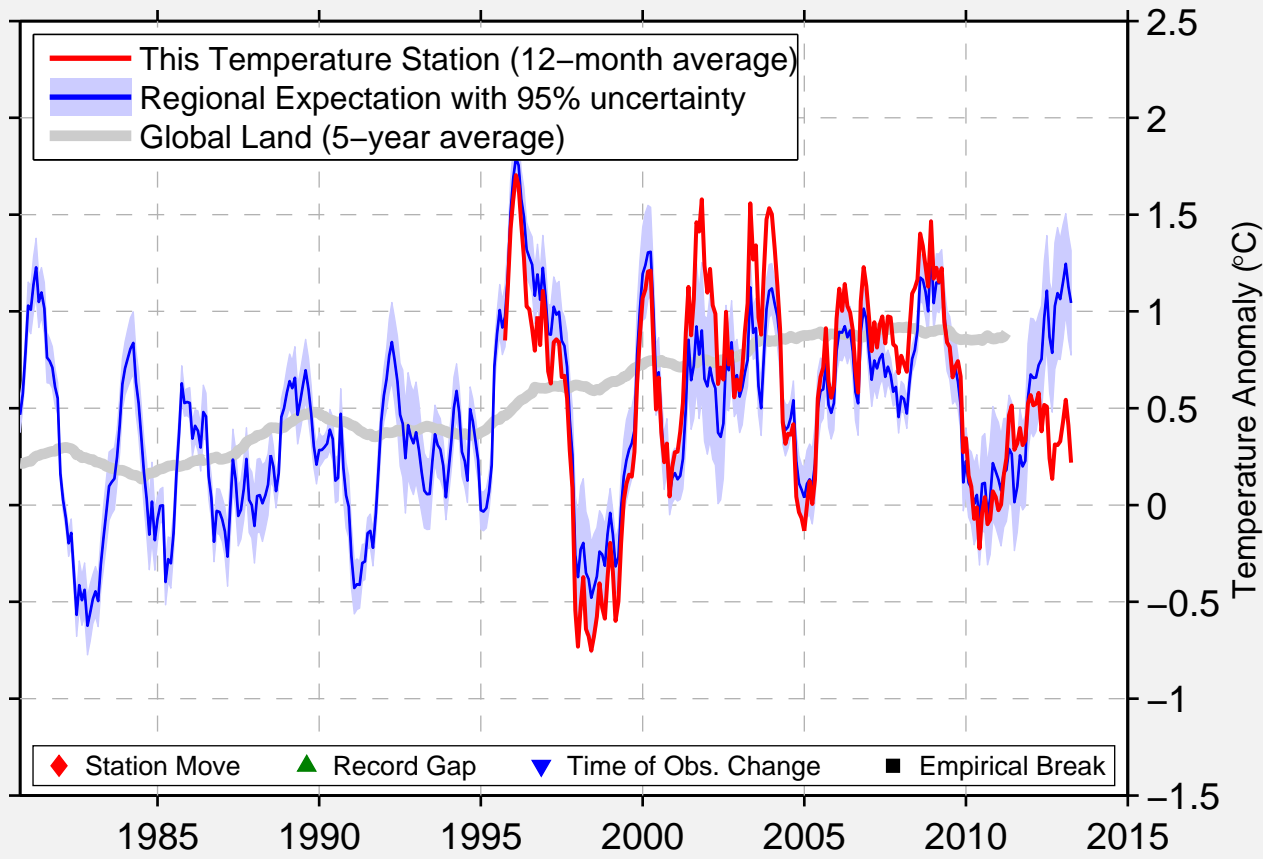

OAK GROVE CALIFORNIA

33.393 N, 116.795 W (United States)

Data Quality Controlled and Aligned at Breakpoints

Berkeley Earth