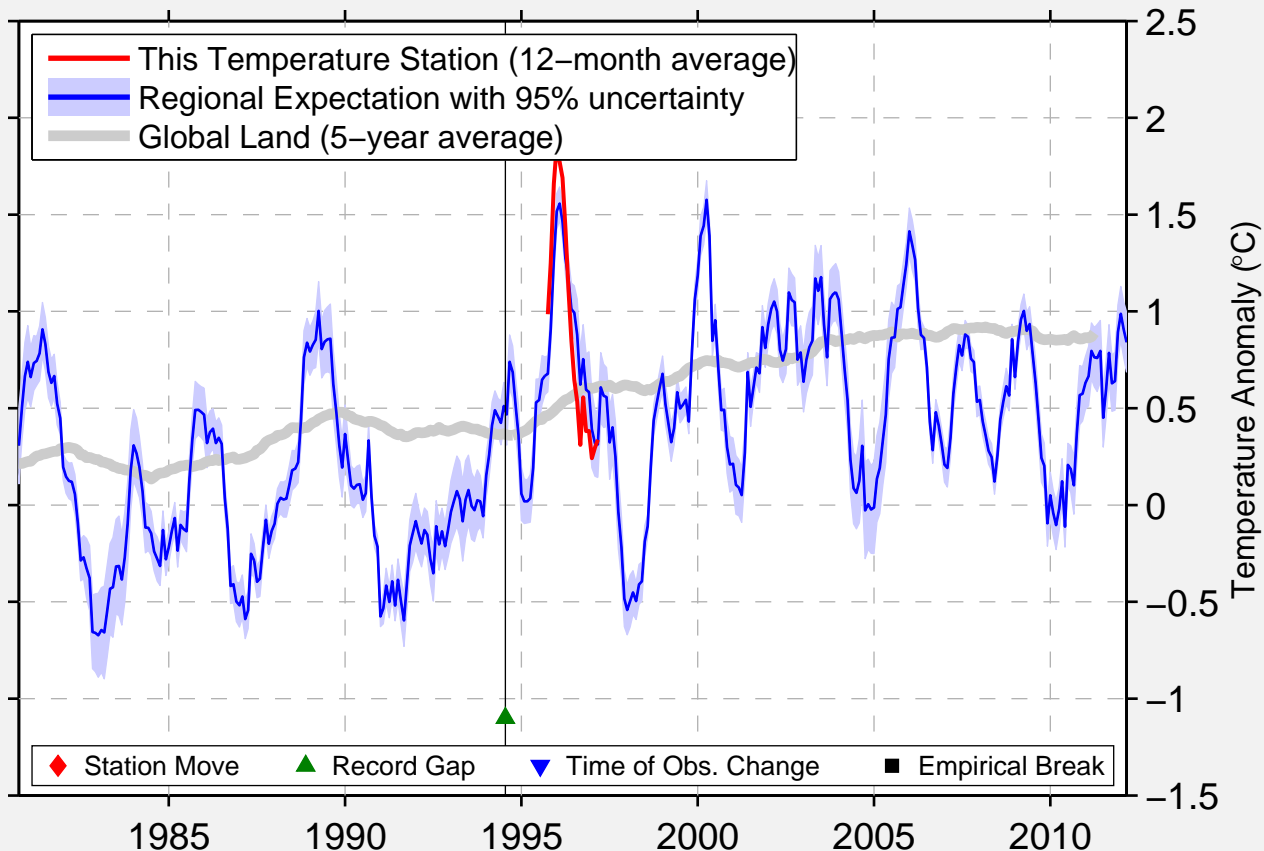

CARGODERA ARIZONA

32.441 N, 110.849 W (United States)

Data Quality Controlled and Aligned at Breakpoints

Berkeley Earth