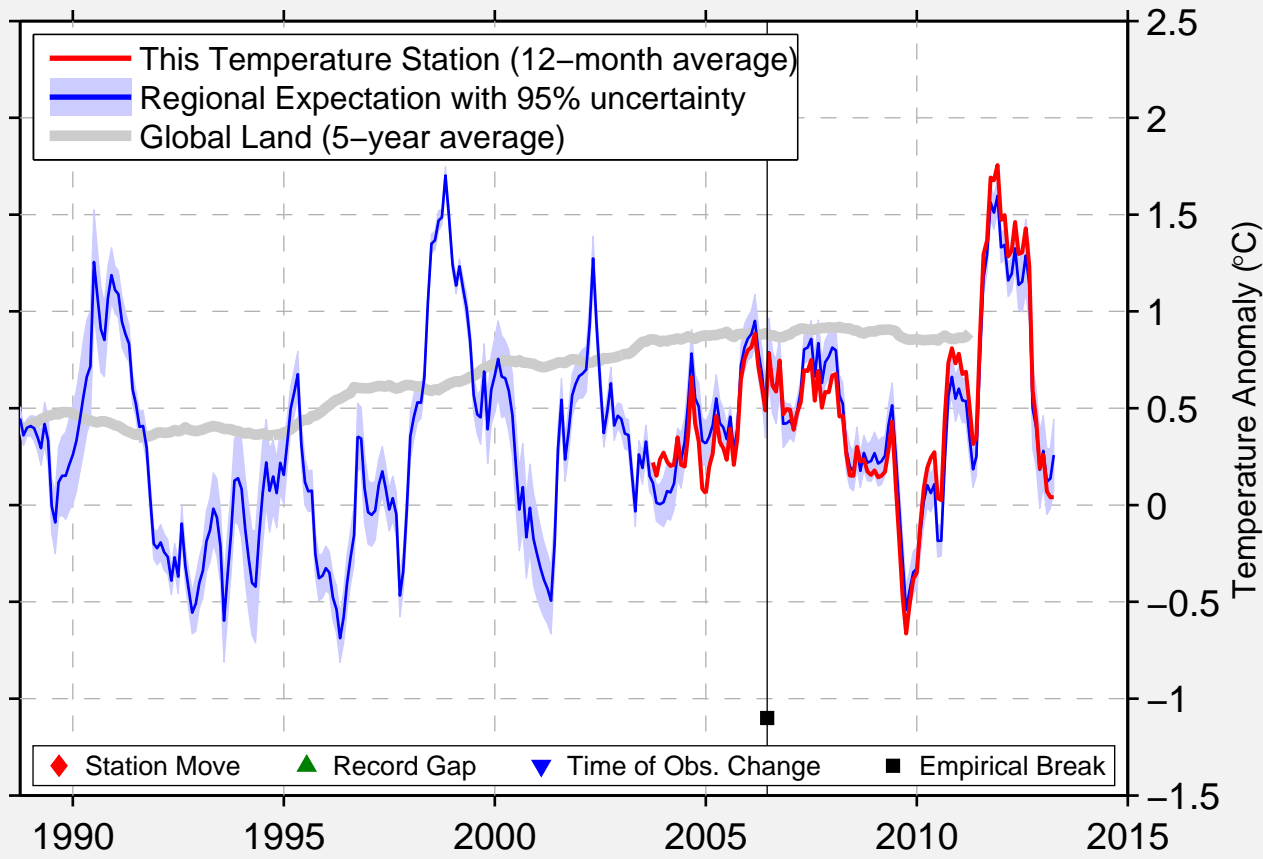

# PLAINS/SUMTER GEORGIA

32.010 N, 84.330 W (United States)

Data Quality Controlled and Aligned at Breakpoints

Berkeley Earth