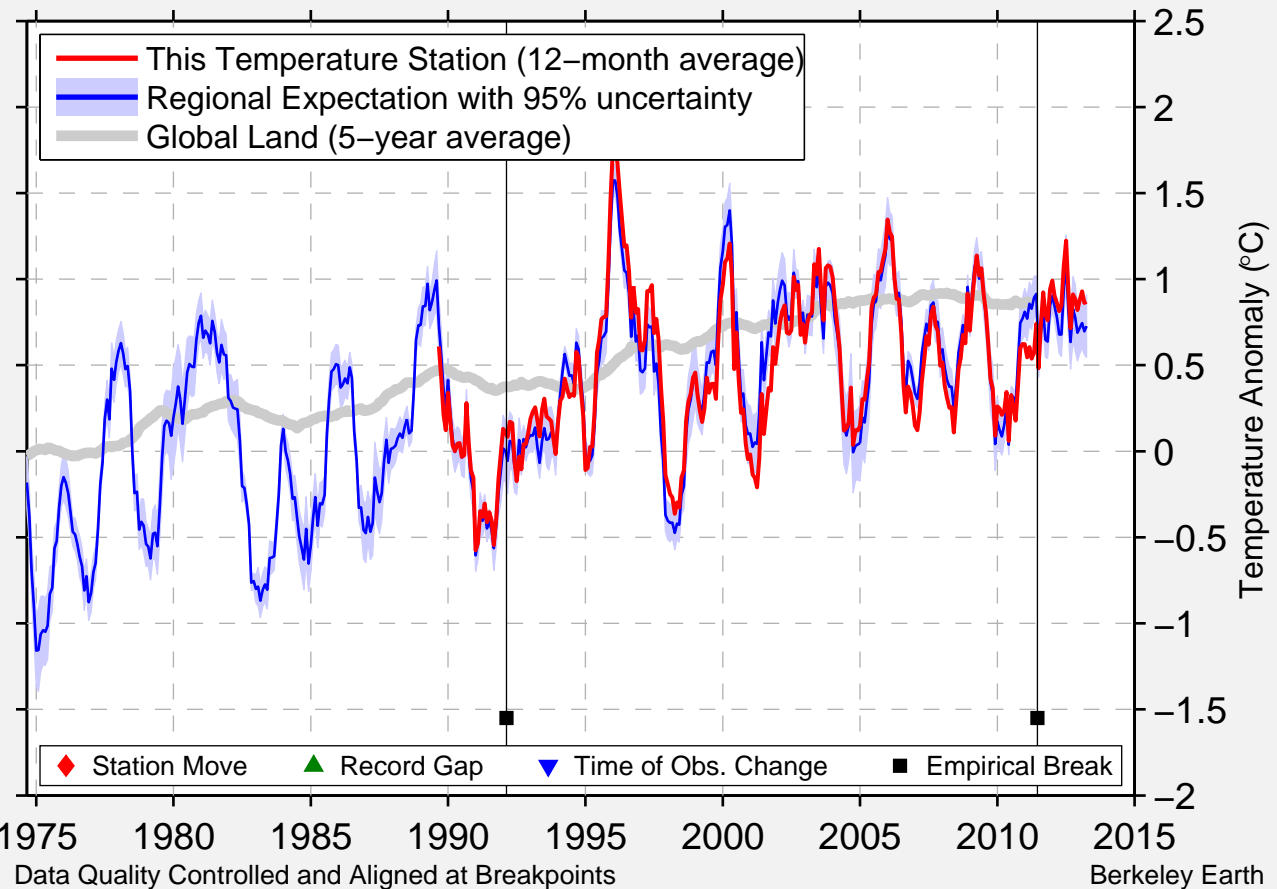

EMPIRE ARIZONA

31.781 N, 110.635 W (United States)

Data Quality Controlled and Aligned at Breakpoints

Berkeley Earth