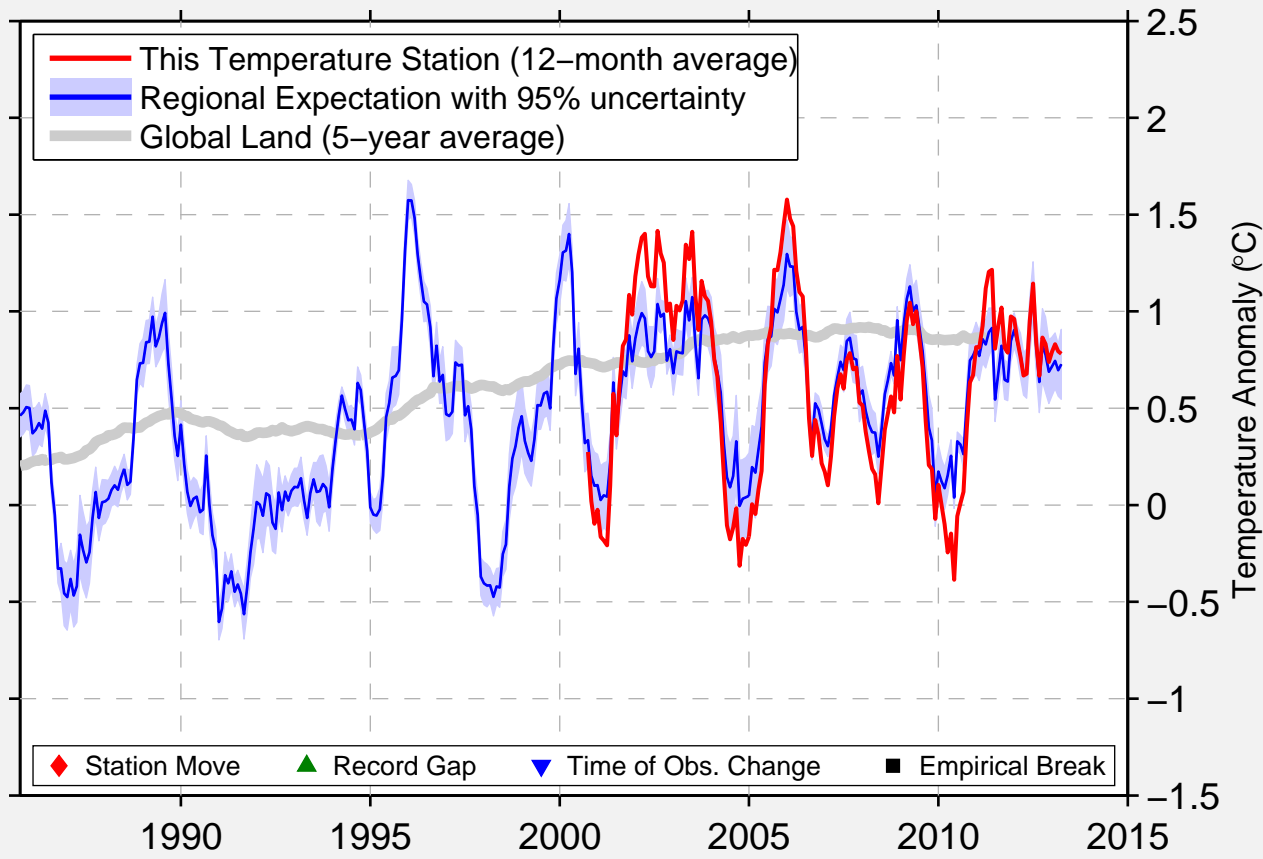

# CARR ARIZONA

31.445 N, 110.280 W (United States)

Data Quality Controlled and Aligned at Breakpoints

Berkeley Earth