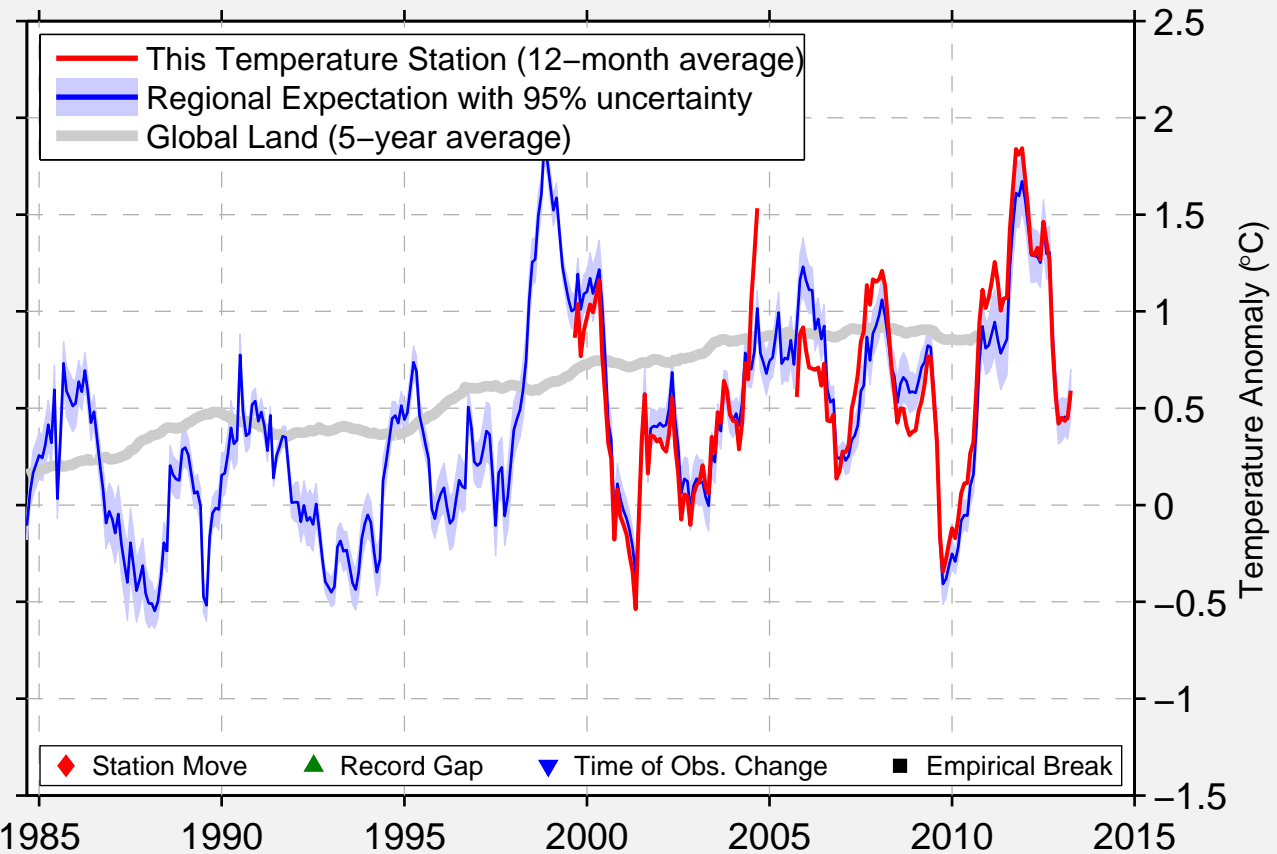

# SOUTHERN ROUGH TEXAS

30.540 N, 94.341 W (United States)

— This Temperature Station (12-month average)  
— Regional Expectation with 95% uncertainty  
— Global Land (5-year average)

◆ Station Move    ▲ Record Gap    ▼ Time of Obs. Change    ■ Empirical Break

Data Quality Controlled and Aligned at Breakpoints

Berkeley Earth