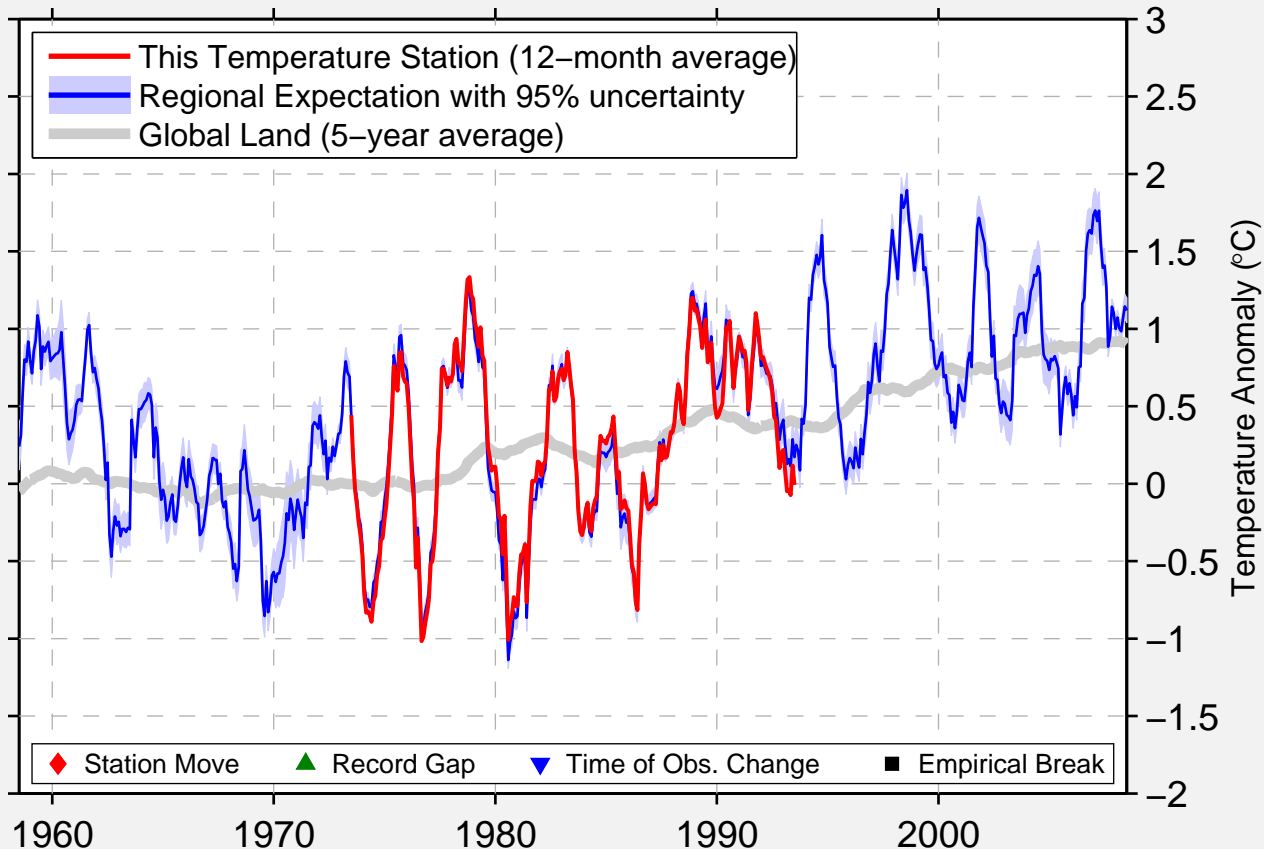

# KANGHWA

37.700 N, 126.450 E (Korea, South)

Data Quality Controlled and Aligned at Breakpoints

Berkeley Earth