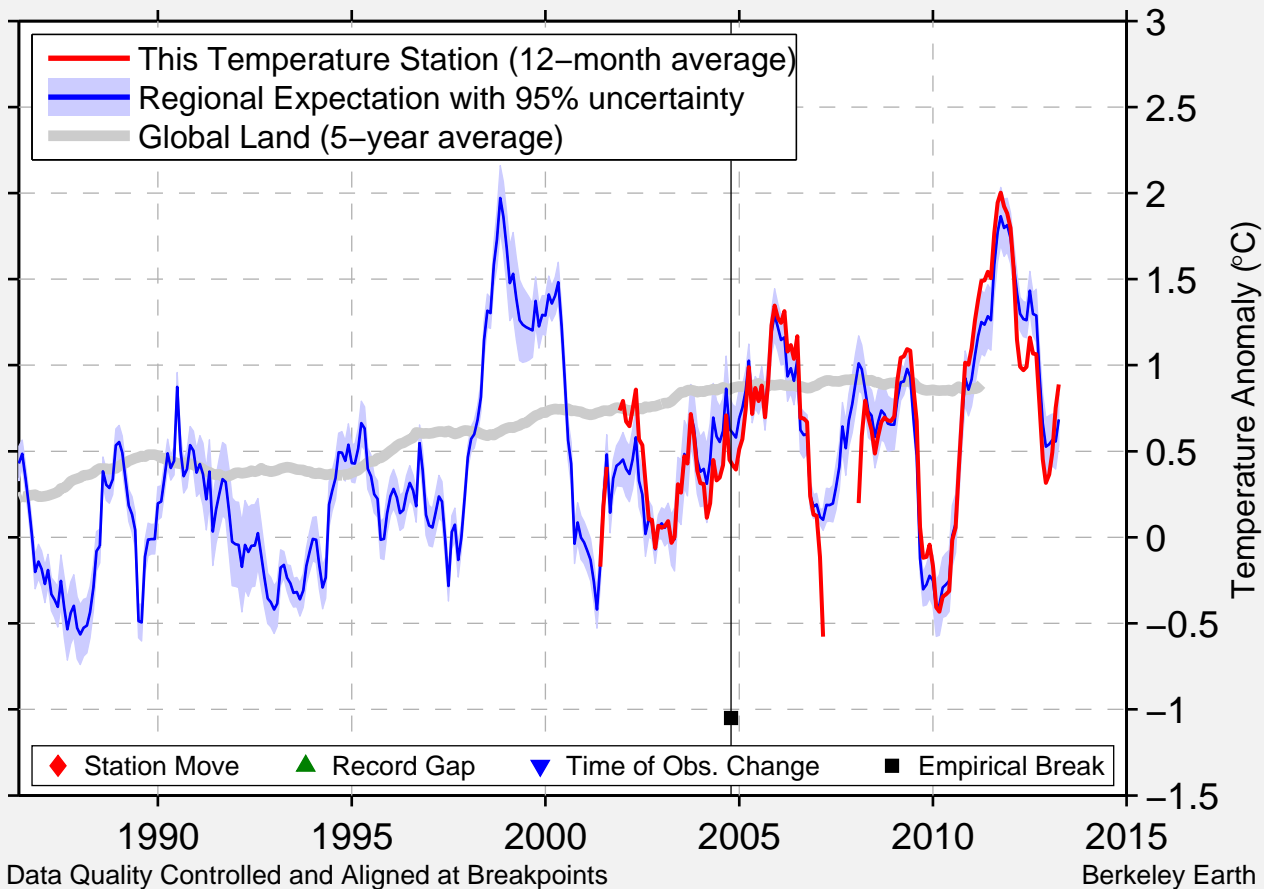

# LA GRANGE TEXAS

29.907 N, 96.860 W (United States)

Data Quality Controlled and Aligned at Breakpoints

Berkeley Earth