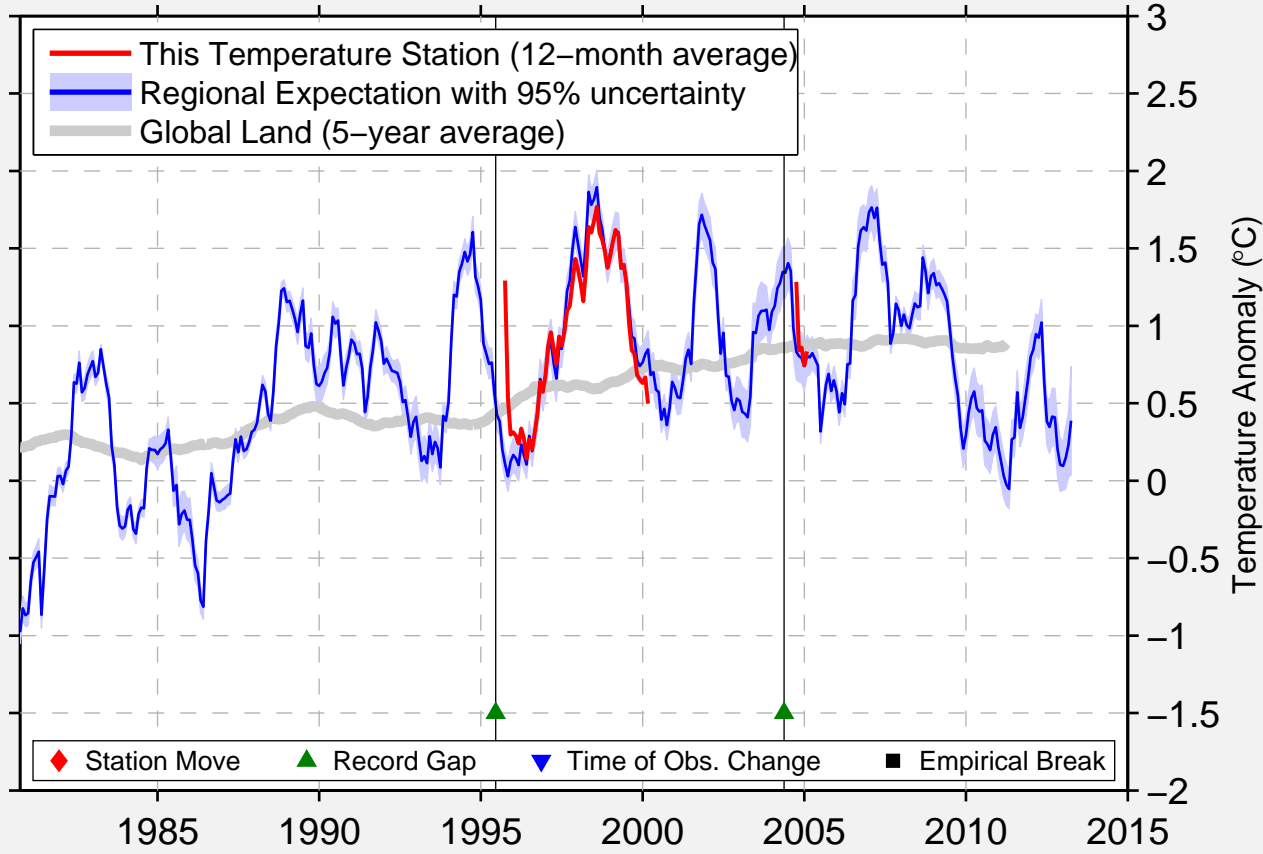

YEONPYEUNGDO

37.700 N, 125.700 E (Korea, South)

Data Quality Controlled and Aligned at Breakpoints

Berkeley Earth