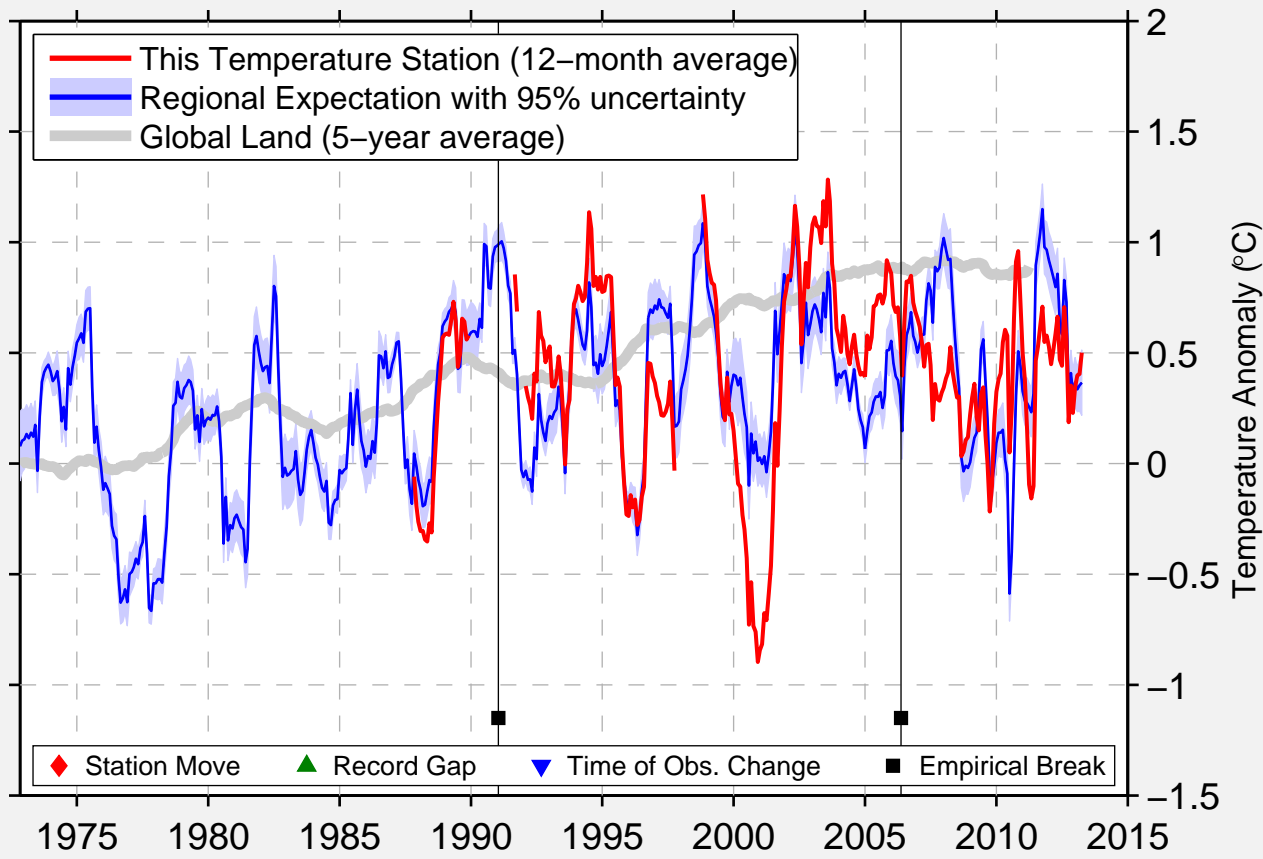

MILES CITY FLORIDA

26.248 N, 81.297 W (United States)

Data Quality Controlled and Aligned at Breakpoints

Berkeley Earth