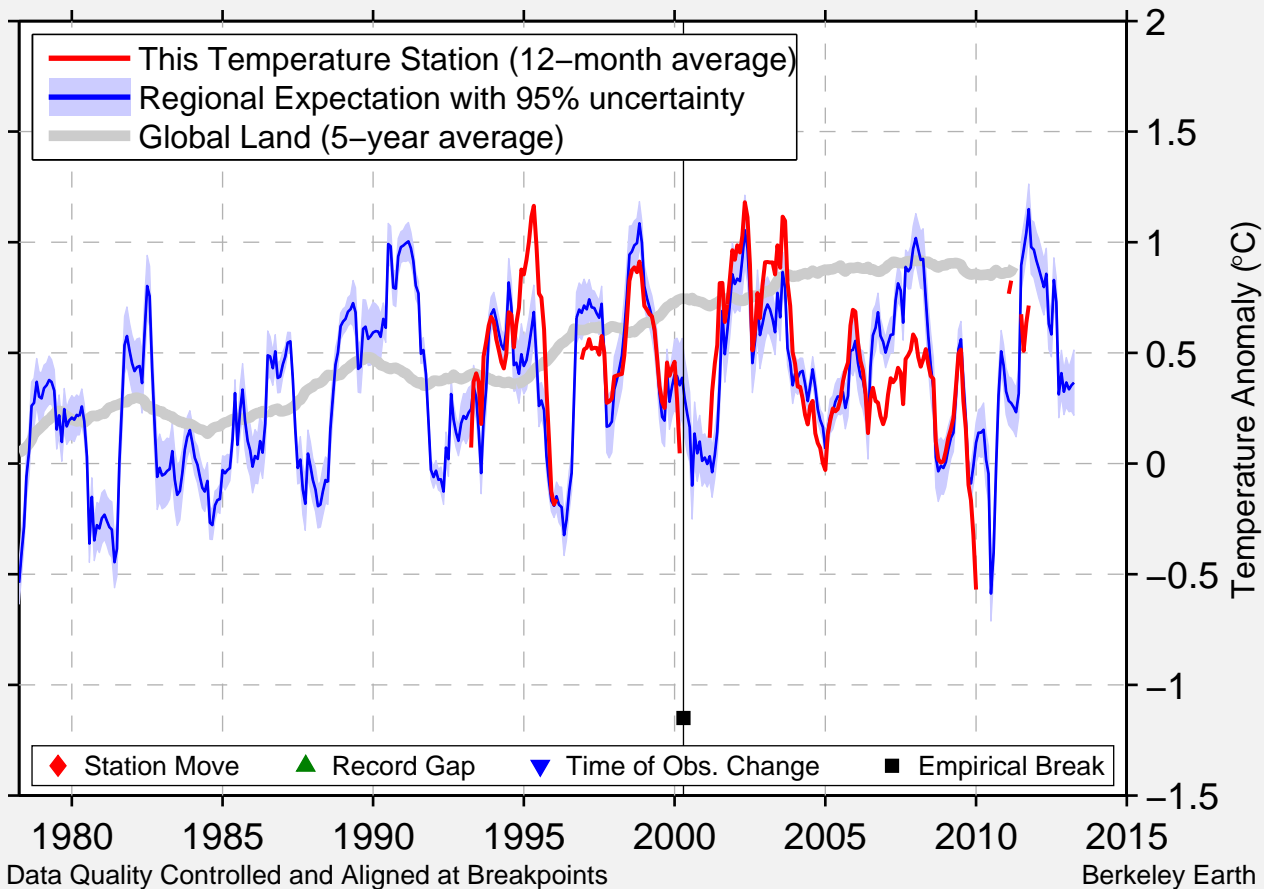

TEN MILE CORNER FLORIDA

25.610 N, 80.850 W (United States)

Data Quality Controlled and Aligned at Breakpoints

Berkeley Earth