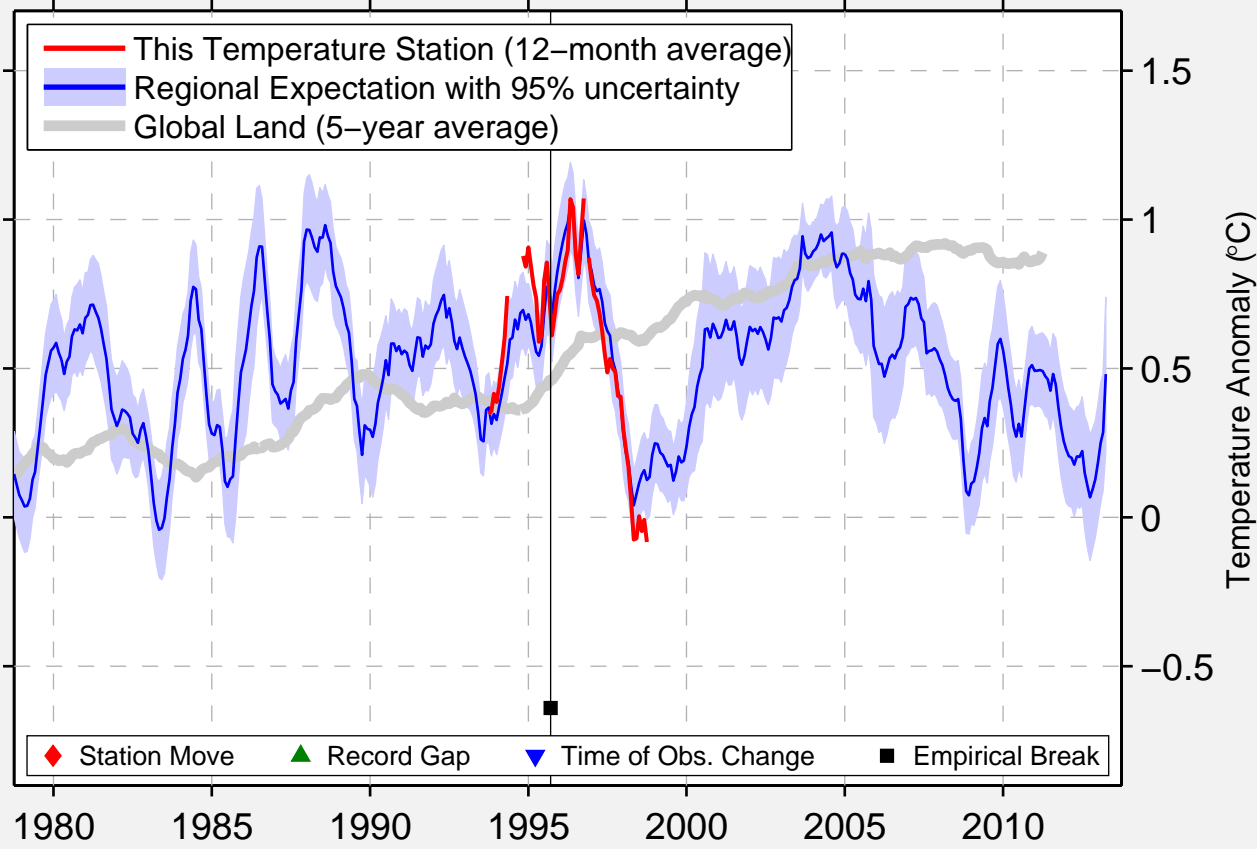

# WAIKOLU VALLEY HAWAII

21.142 N, 156.922 W (United States)

◆ Station Move    ▲ Record Gap    ▼ Time of Obs. Change    ■ Empirical Break